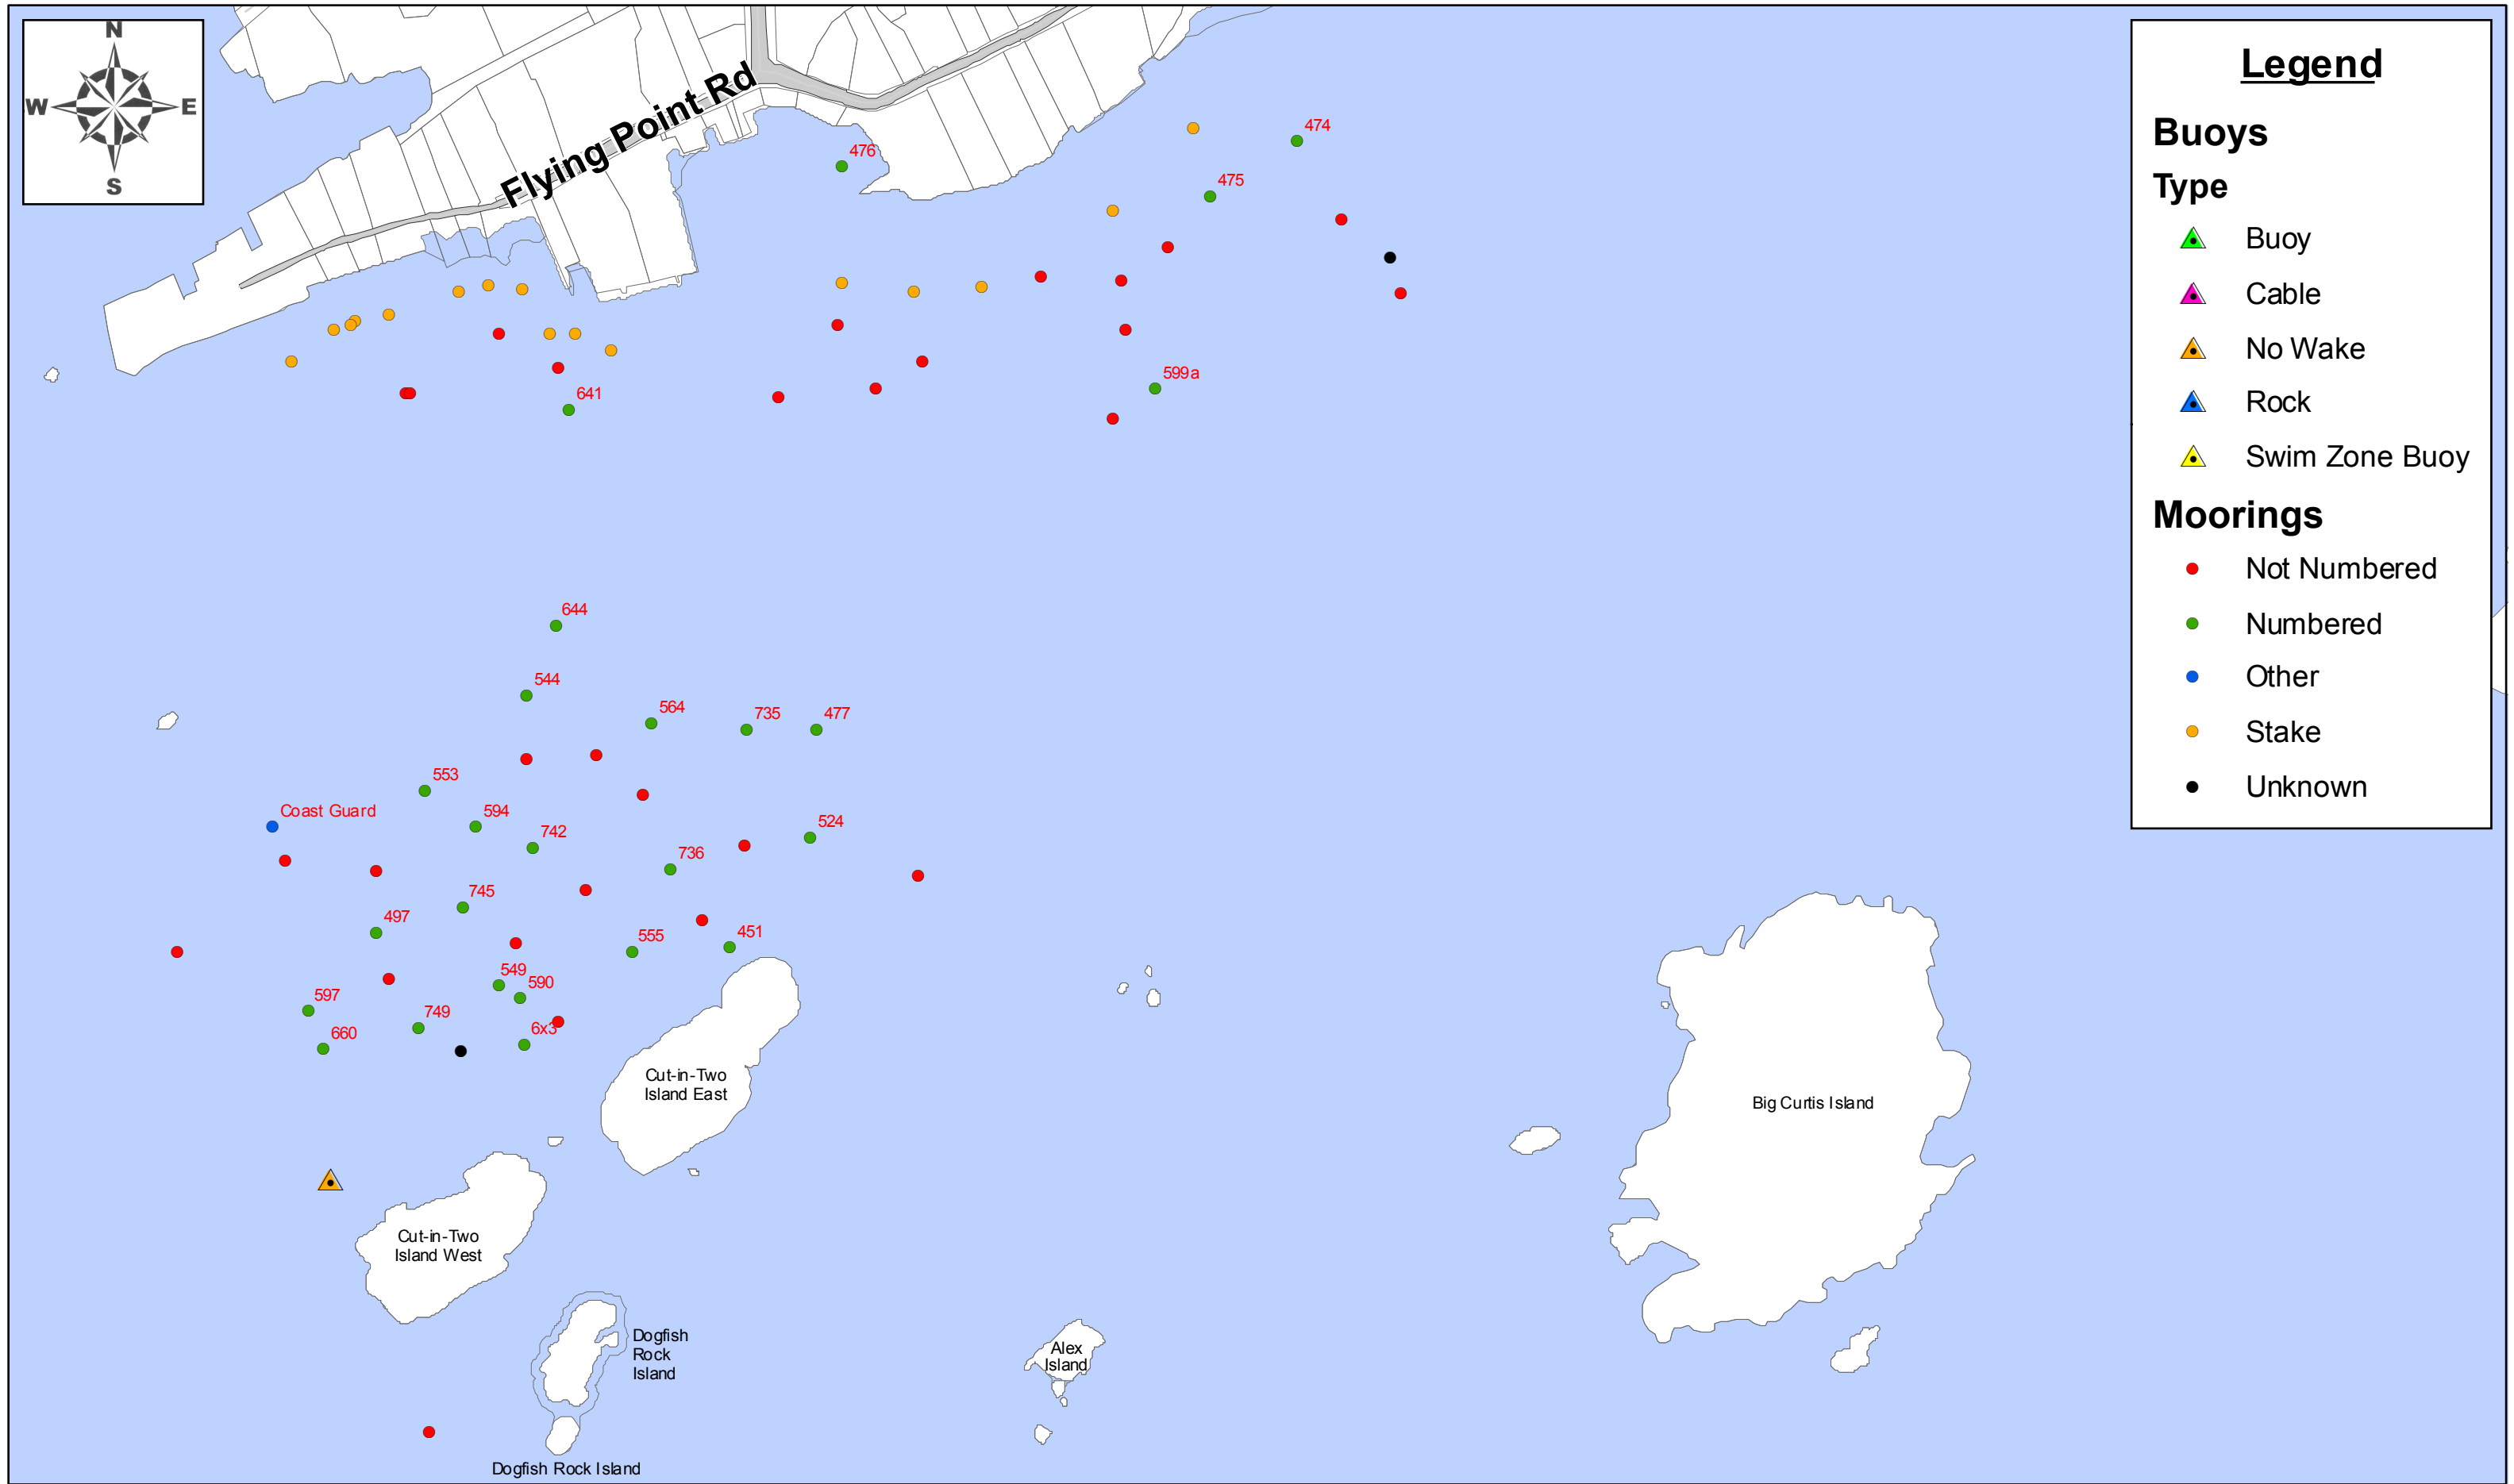

Flying Point Rd

### Legend

#### Moorings

-  Not Numbered
-  Numbered
-  Other
-  Stake
-  Unknown

# Cut-in-Two Island Area

**DISCLAIMER**  
This map is for informational purposes only. The data on this map is a non-authoritative reference depicting unqualified approximate boundaries, fixed works or topographic information for the purpose of planning, infrastructures management, tax assessment, etc. All information is subject to verification by any user. The Town of Branford assumes no legal responsibility for the information contained herein.