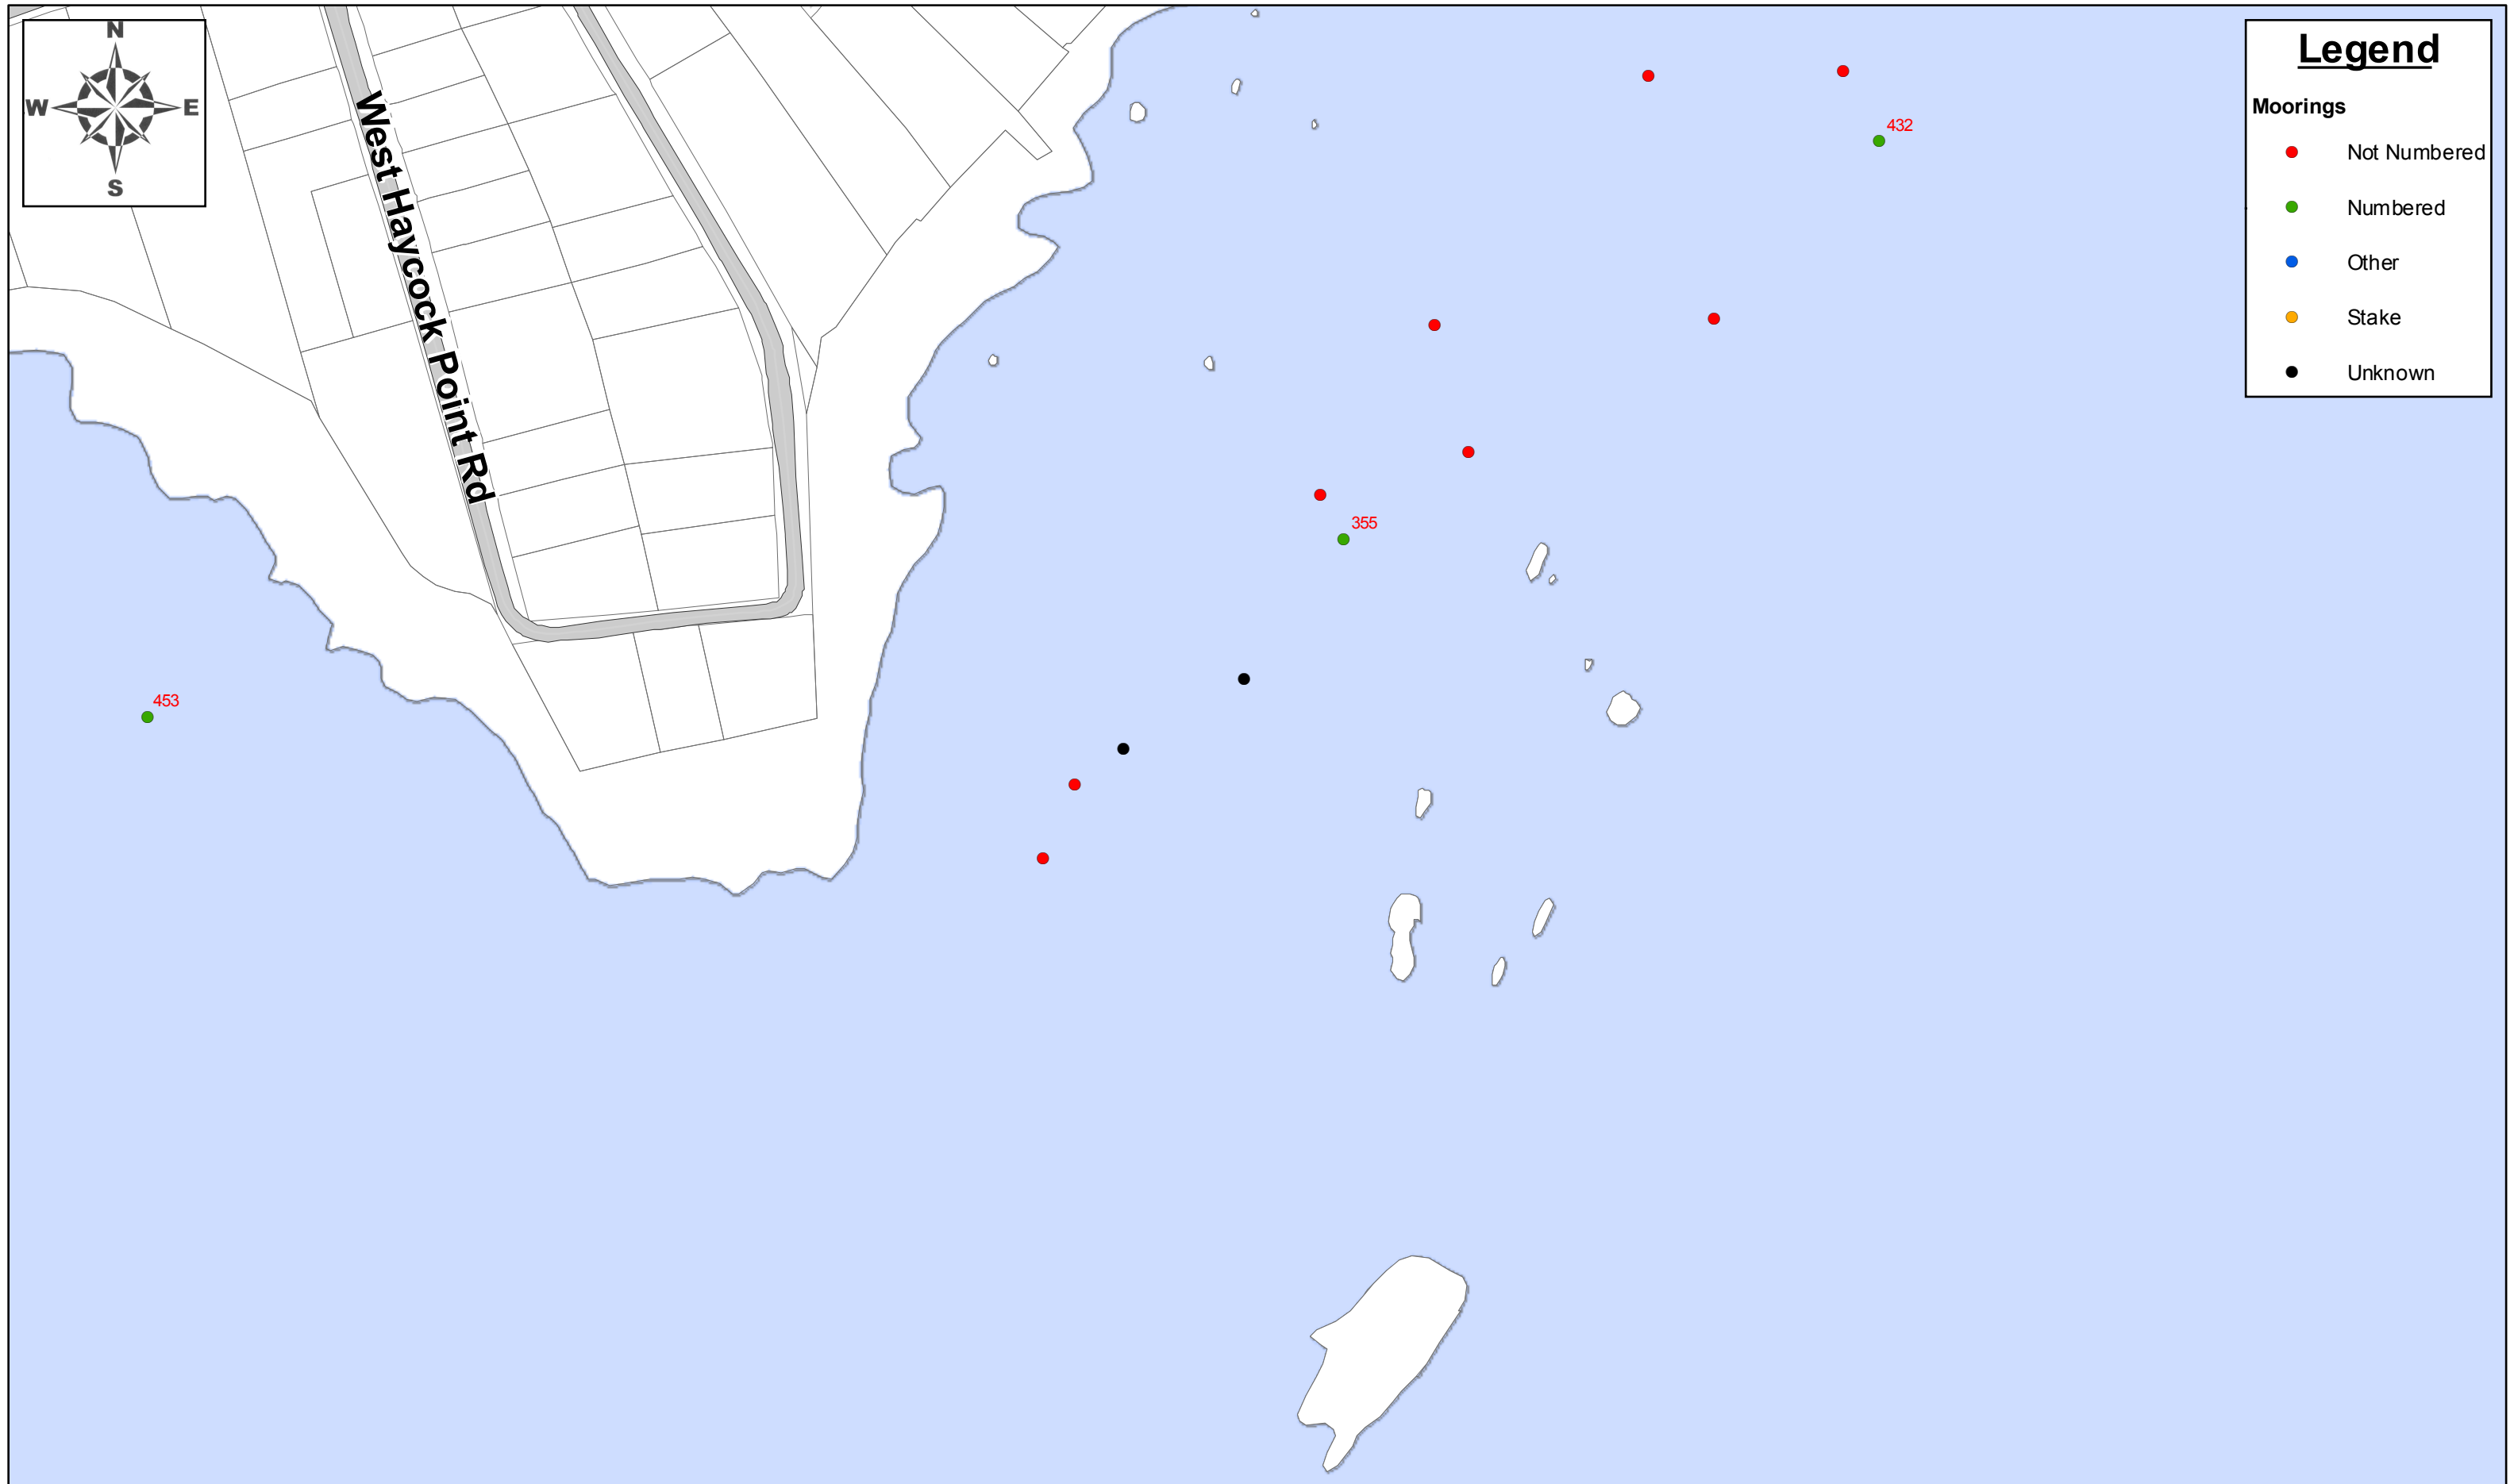

West Haycock Point Rd

### Legend

- Moorings**
- Not Numbered
  - Numbered
  - Other
  - Stake
  - Unknown

# Mulberry Point

DISCLAIMER  
This map is for informational purposes only. The data on this map is a non-authoritative reference depicting unqualified approximate boundaries, fixed works or topographic information for the purpose of planning, infrastructures management, tax assessment, etc. All information is subject to verification by any user. The Town of Branford assumes no legal responsibility for the information contained herein.