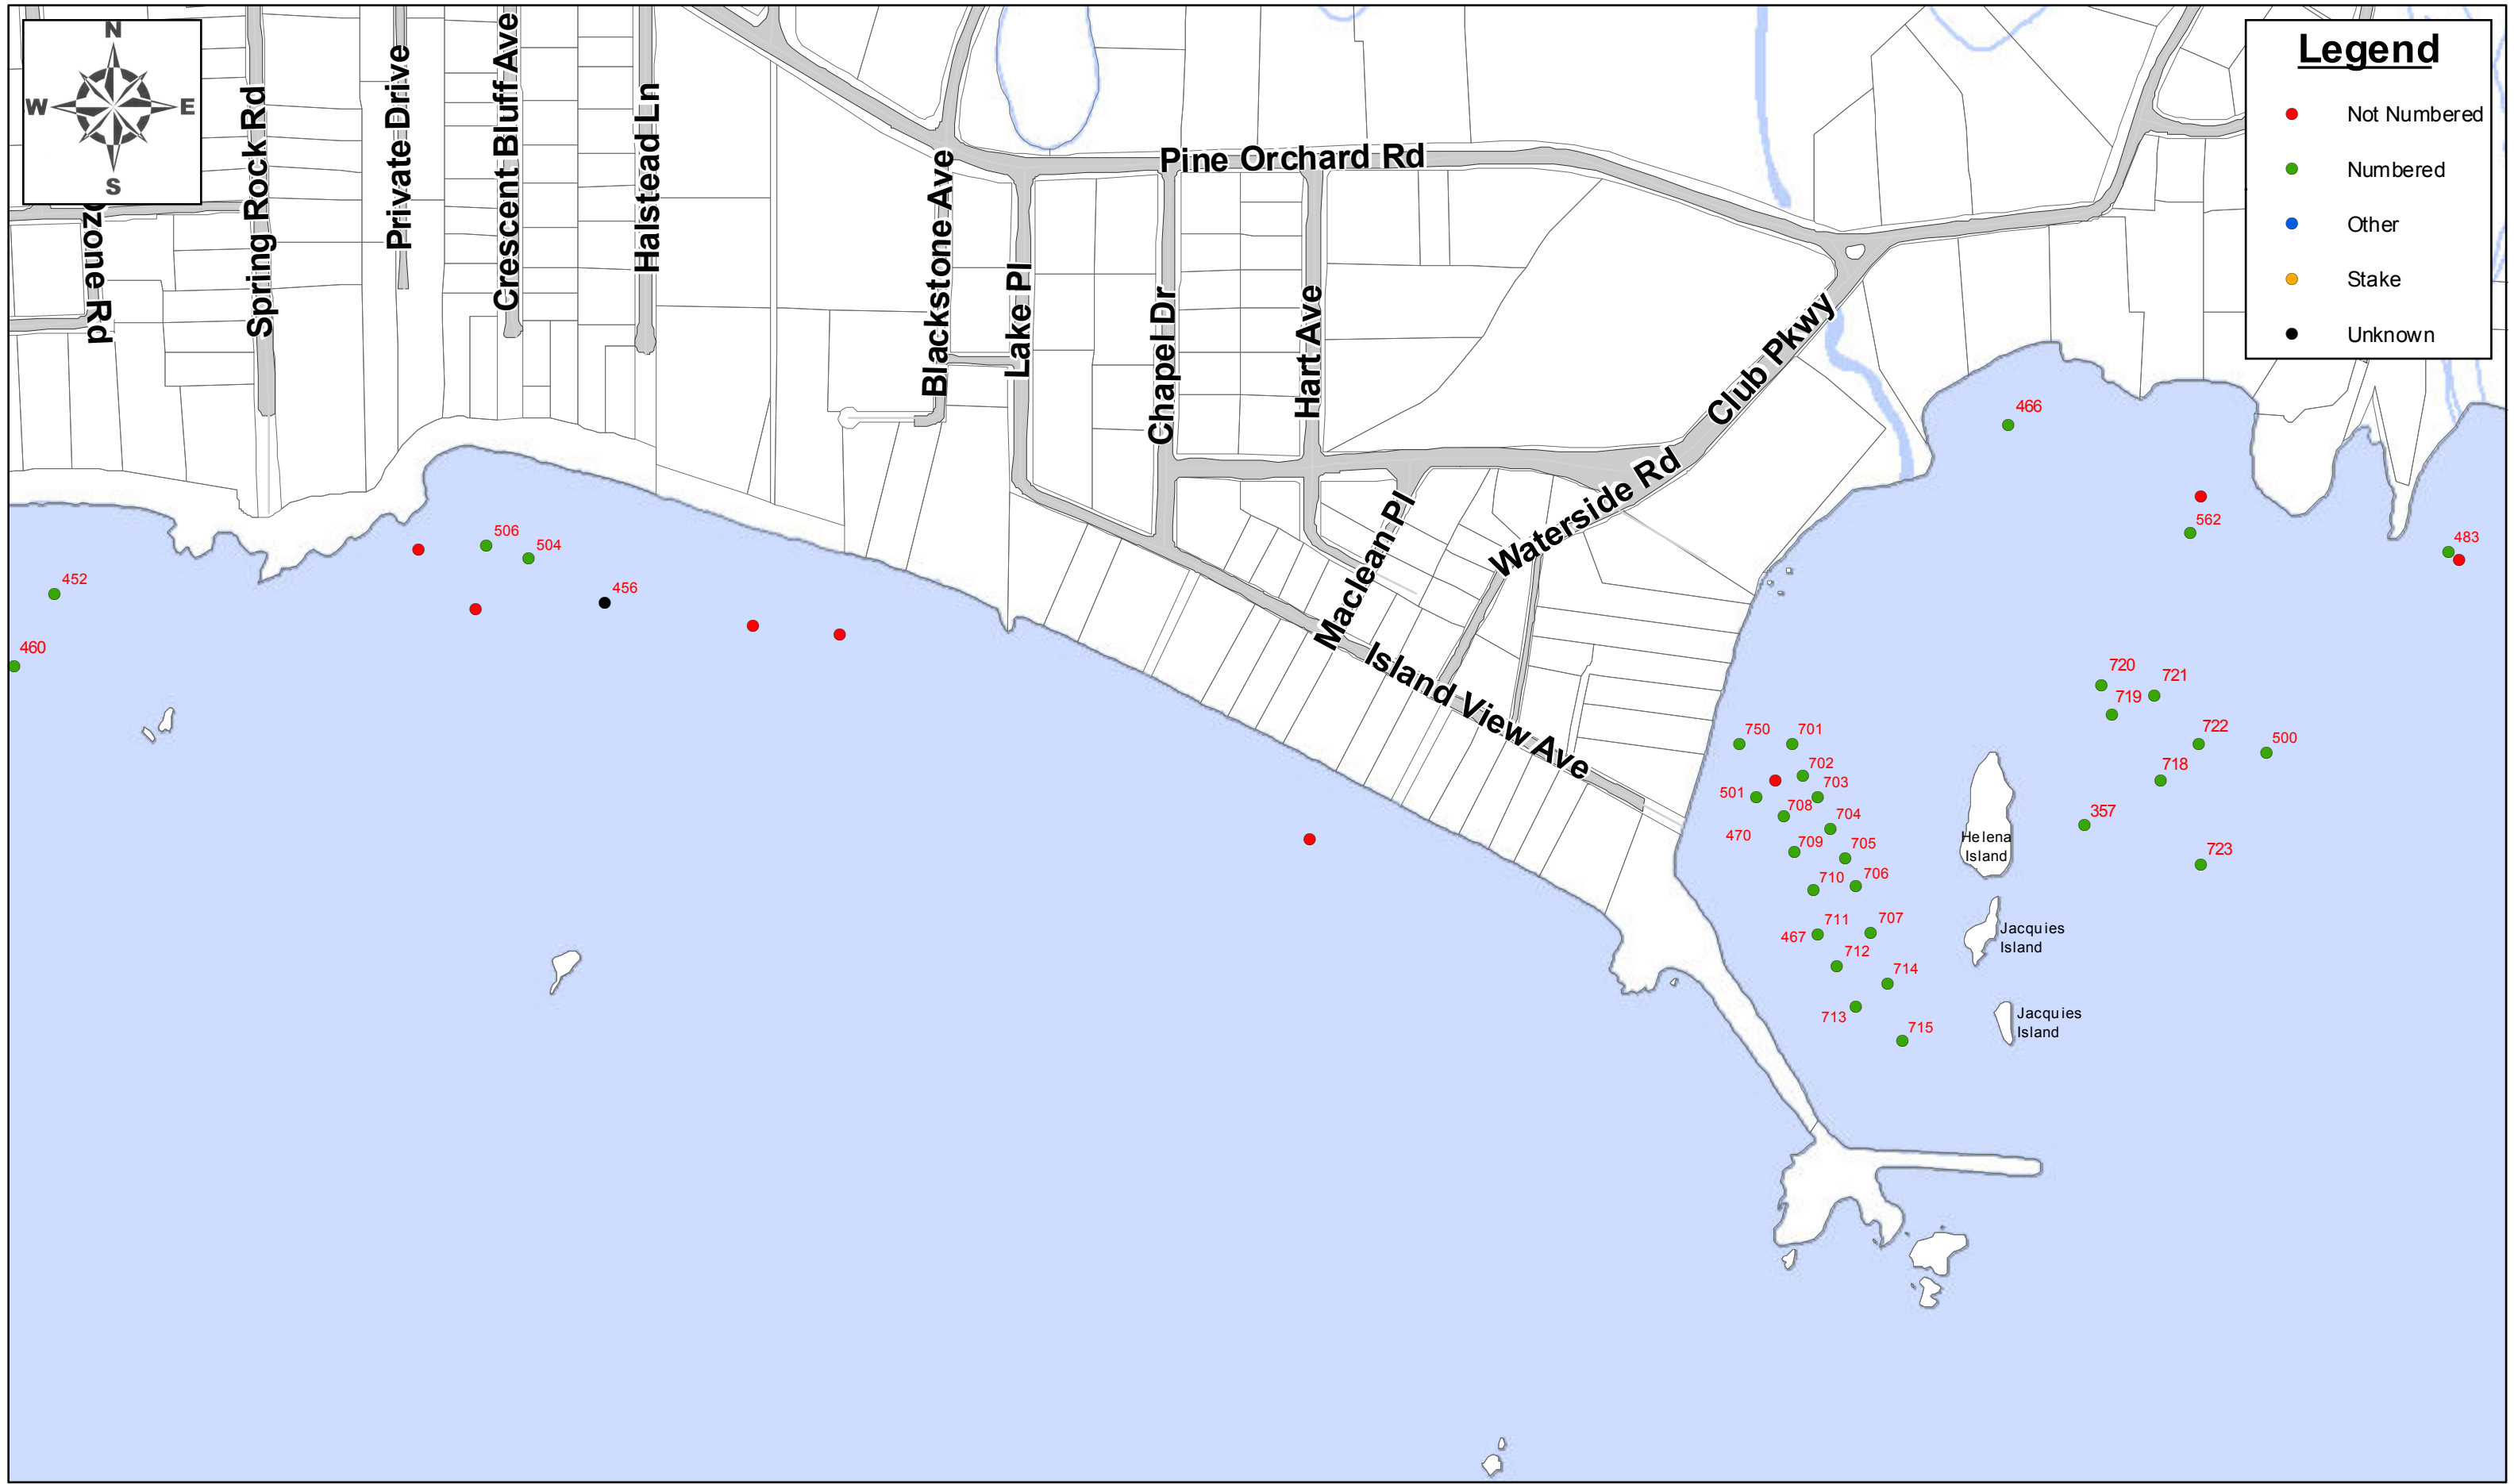

Legend

- Not Numbered
- Numbered
- Other
- Stake
- Unknown

Pine Orchard

DISCLAIMER
 This map is for informational purposes only. The data on this map is a non-authoritative reference depicting unqualified approximate boundaries, fixed works or topographic information for the purpose of planning, infrastructures management, tax assessment, etc. All information is subject to verification by any user. The Town of Branford assumes no legal responsibility for the information contained herein.