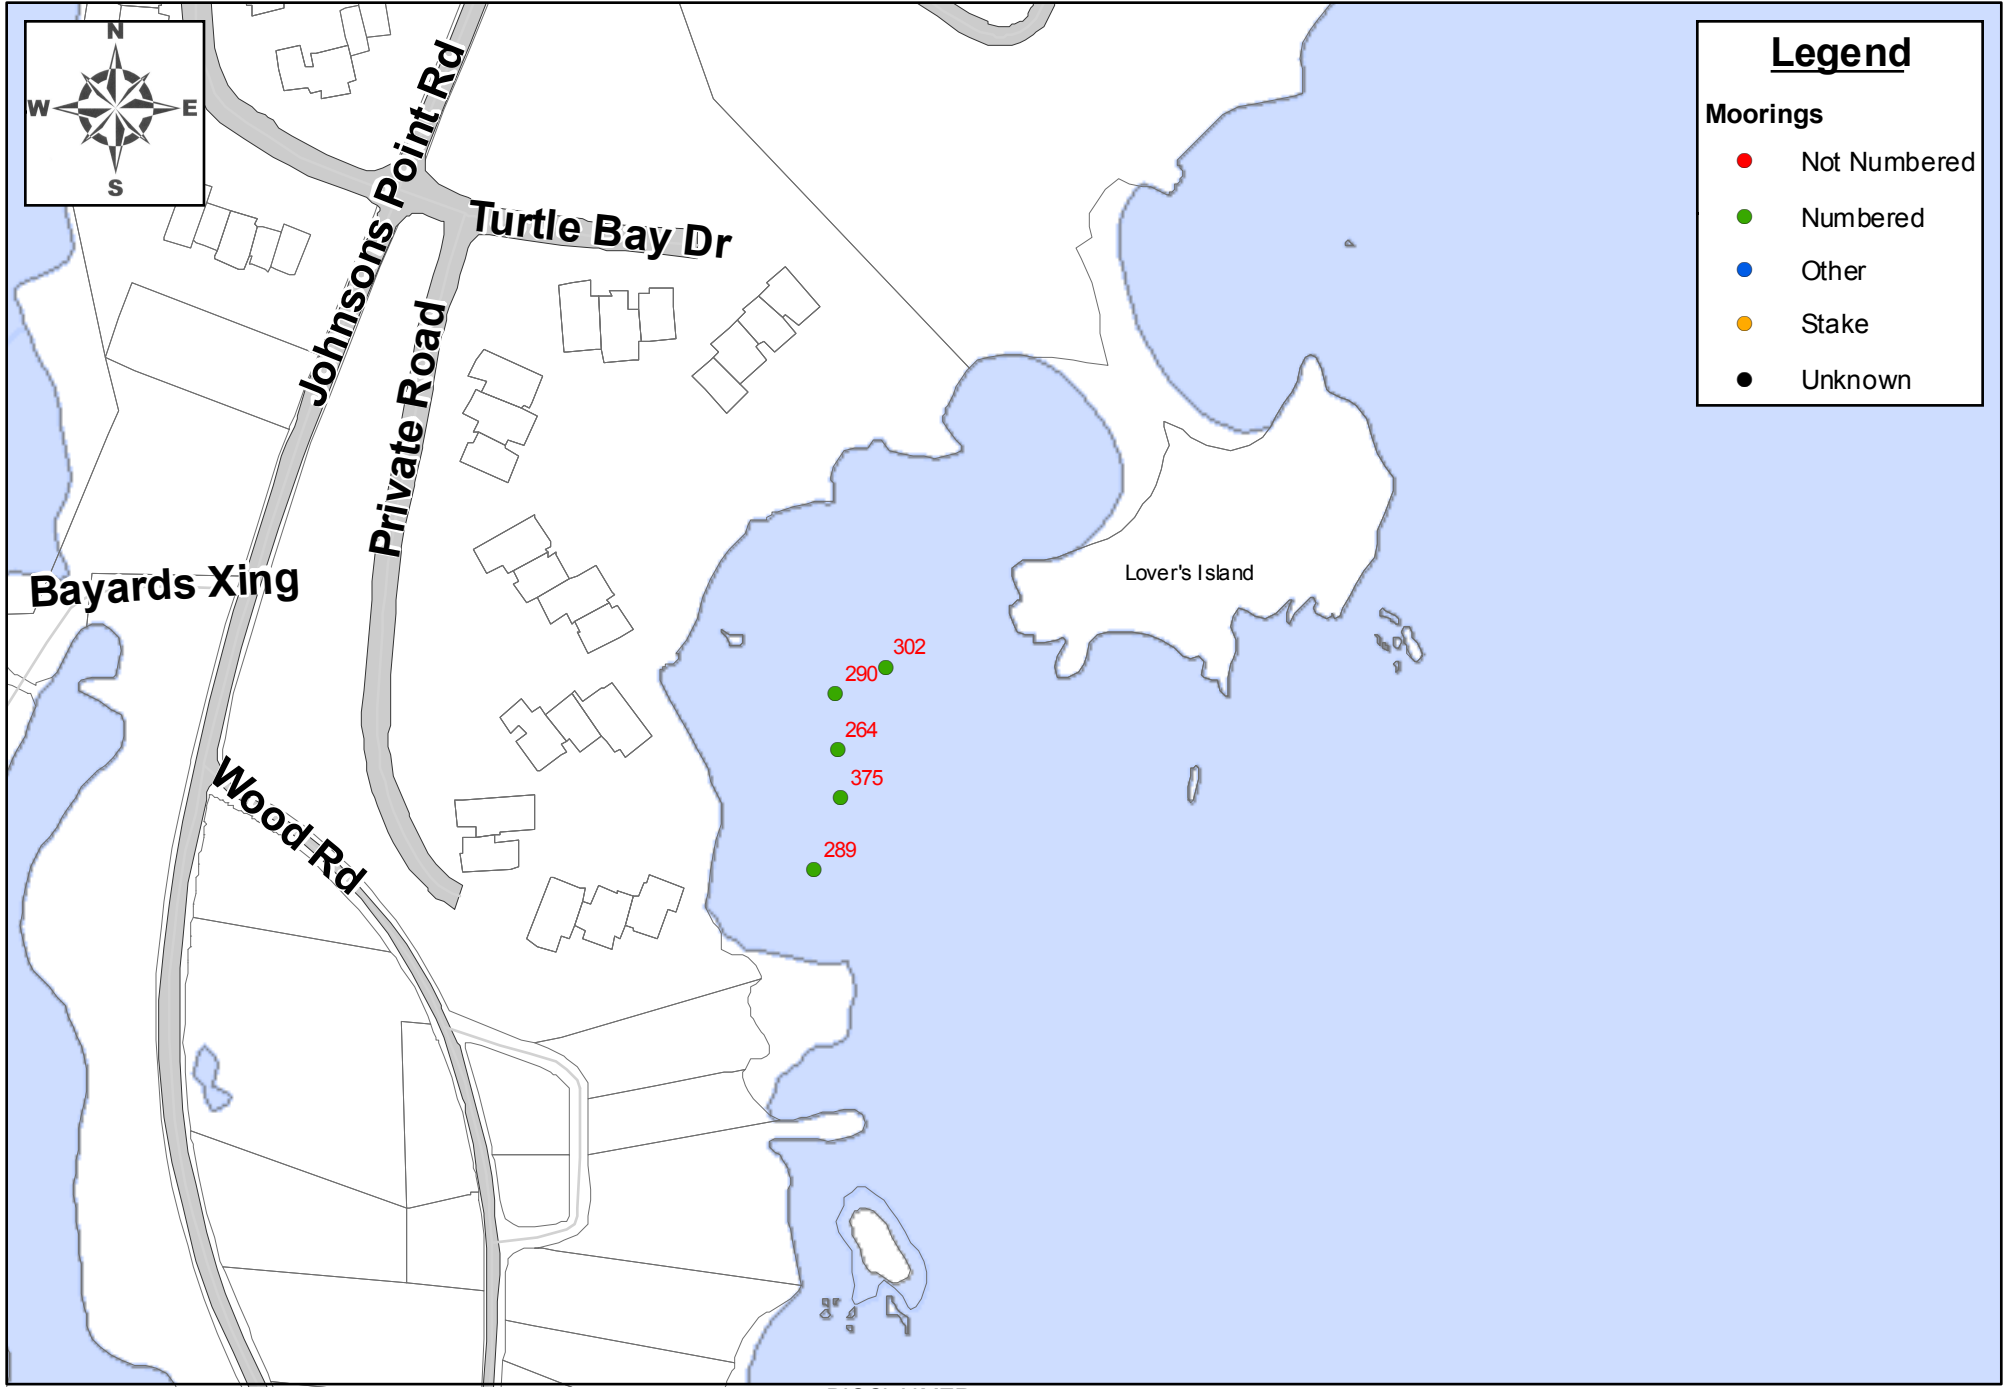

Legend

- Moorings**
- Not Numbered
 - Numbered
 - Other
 - Stake
 - Unknown

DISCLAIMER

This map is for informational purposes only. The data on this map is a non-authoritative reference depicting unqualified approximate boundaries, fixed works or topographic information for the purpose of planning, infrastructures management, tax assessment, etc. All information is subject to verification by any user. The Town of Branford assumes no legal responsibility for the information contained herein.

Turtle Bay Moorings