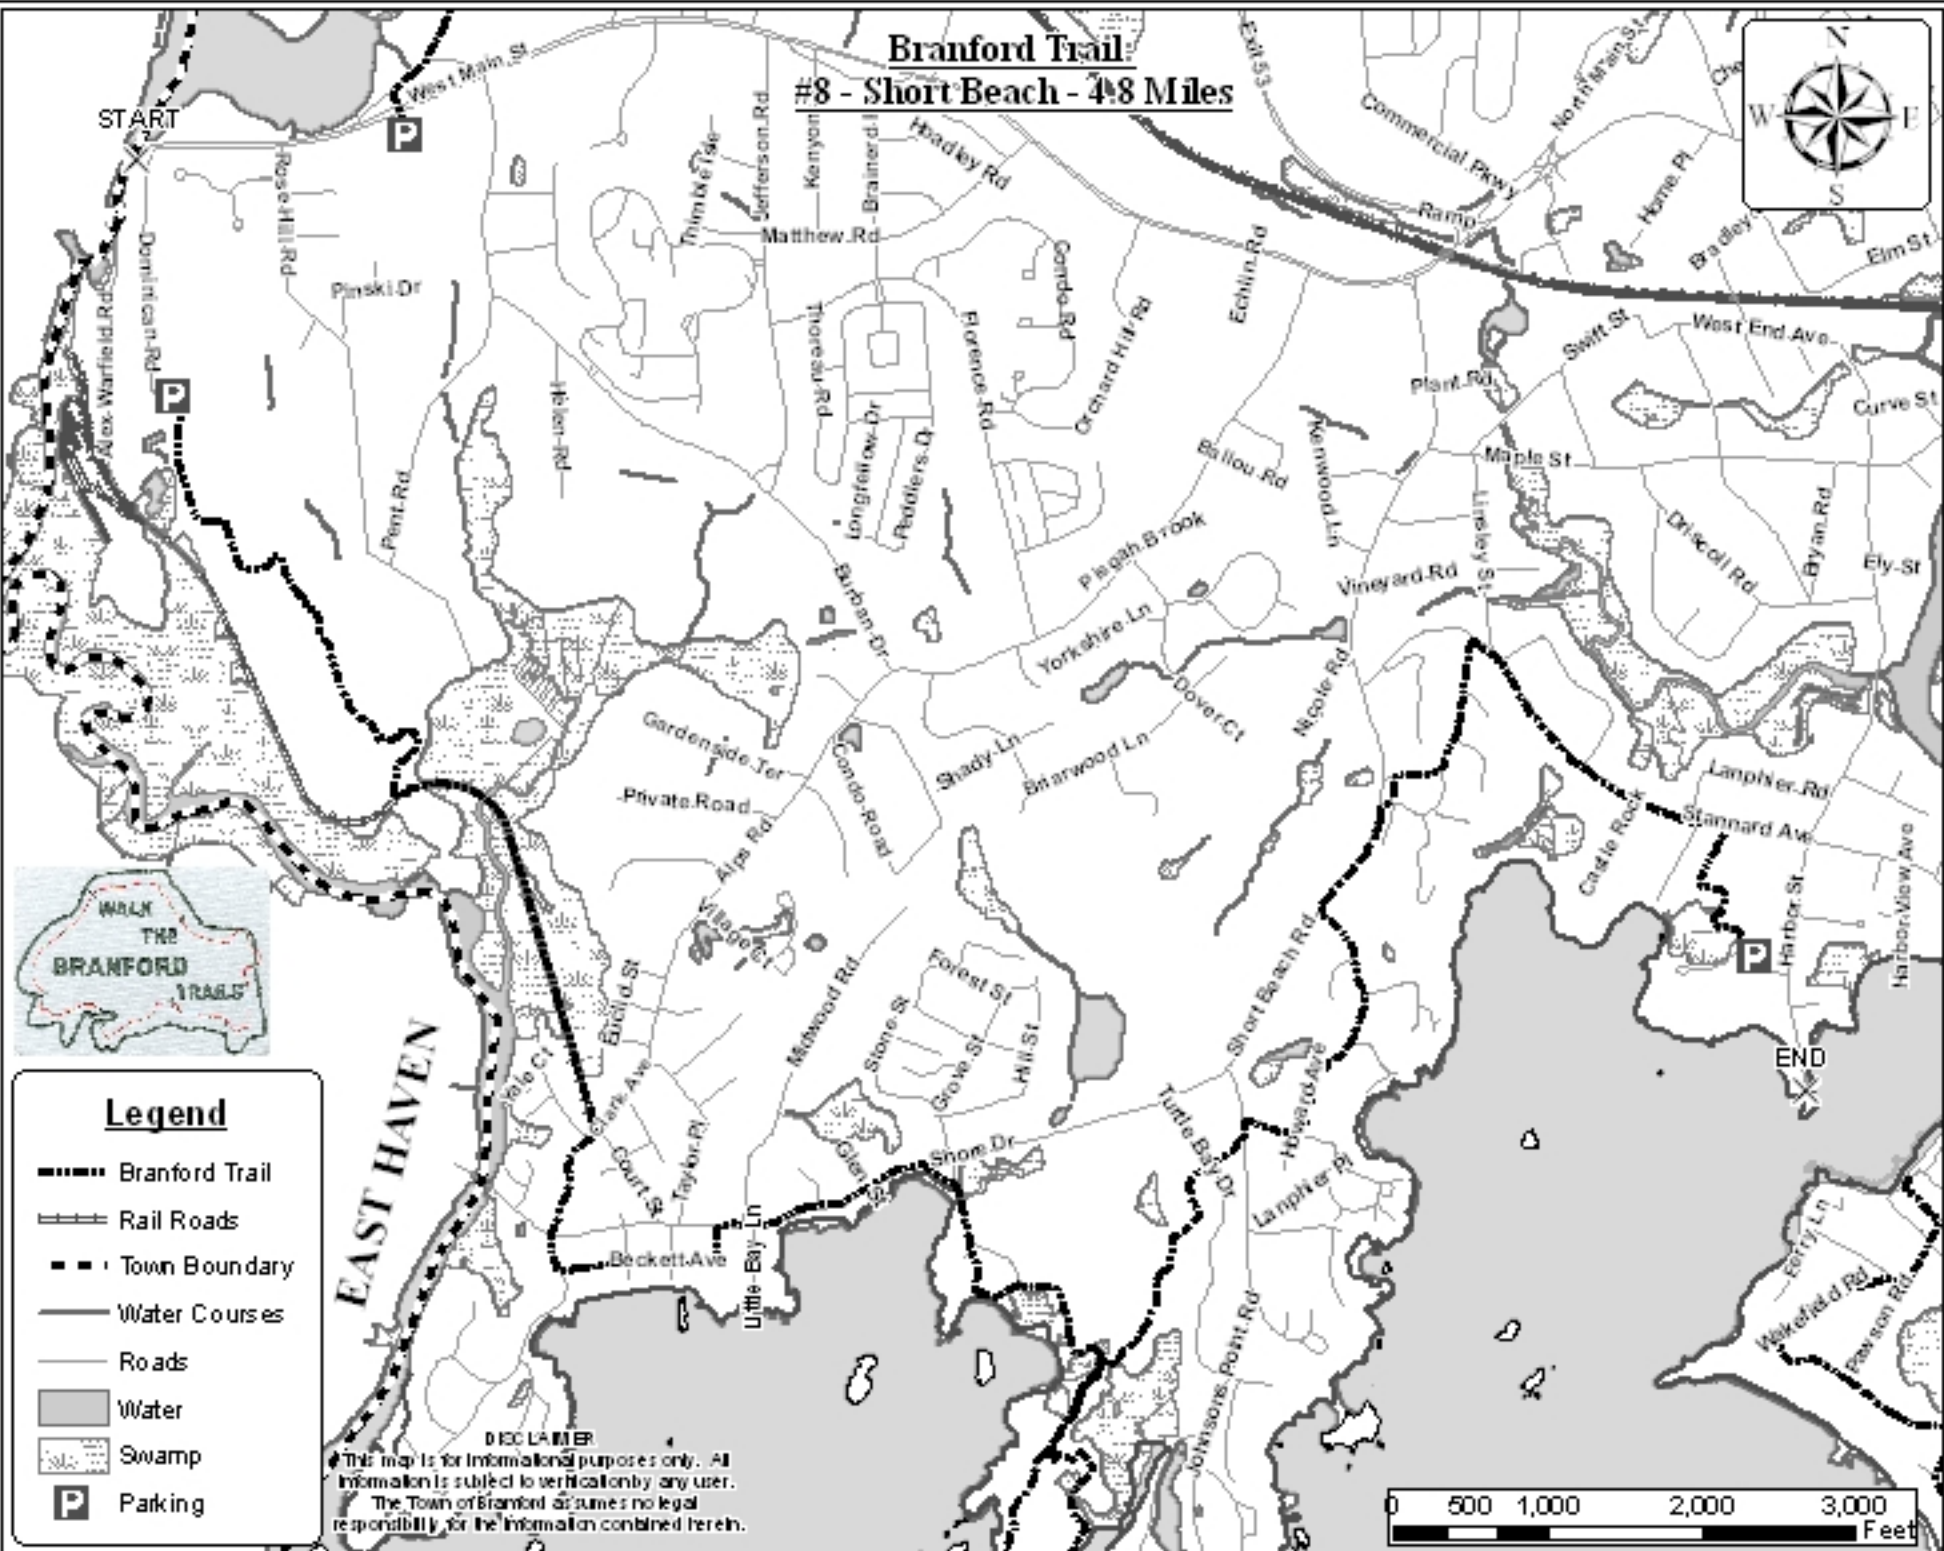

Branford Trail

#8 - Short Beach - 4.8 Miles

Legend

- Branford Trail
- Rail Roads
- Town Boundary
- Water Courses
- Roads
- Water
- Swamp
- Parking

DISCLAIMER
This map is for informational purposes only. All information is subject to verification by any user. The Town of Branford assumes no legal responsibility for the information contained herein.