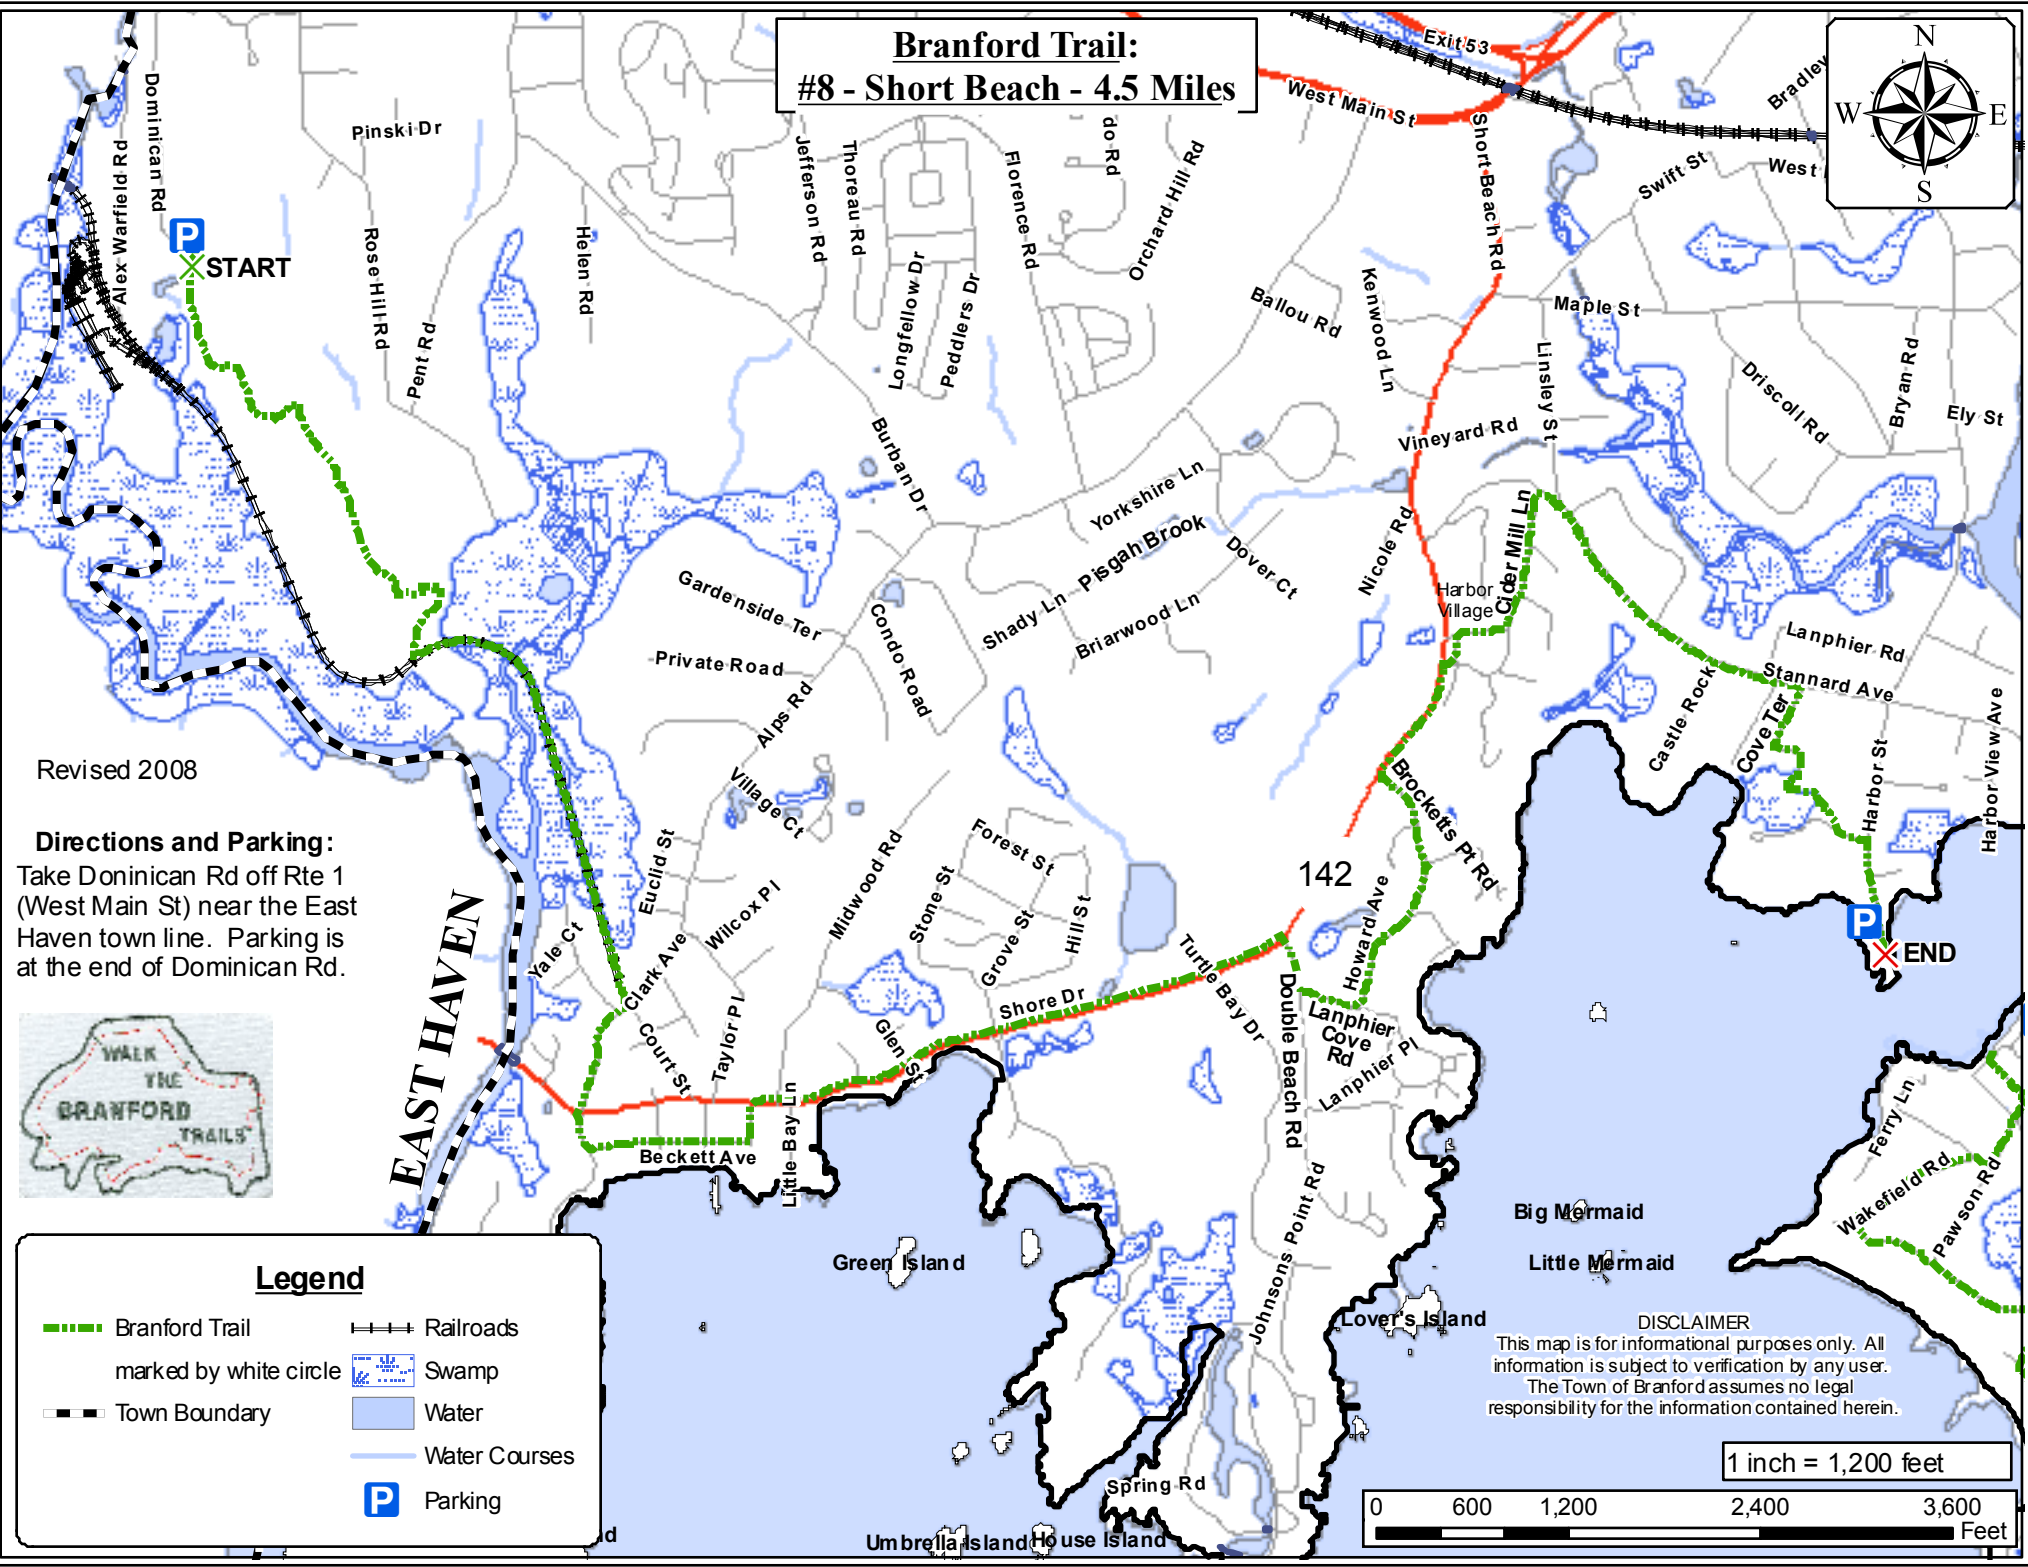

Branford Trail: #8 - Short Beach - 4.5 Miles

Revised 2008

Directions and Parking:
Take Dominican Rd off Rte 1 (West Main St) near the East Haven town line. Parking is at the end of Dominican Rd.

Legend	
- - - Branford Trail	Railroads
 marked by white circle	Swamp
 Town Boundary	Water
	Water Courses
	Parking

DISCLAIMER
This map is for informational purposes only. All information is subject to verification by any user. The Town of Branford assumes no legal responsibility for the information contained herein.