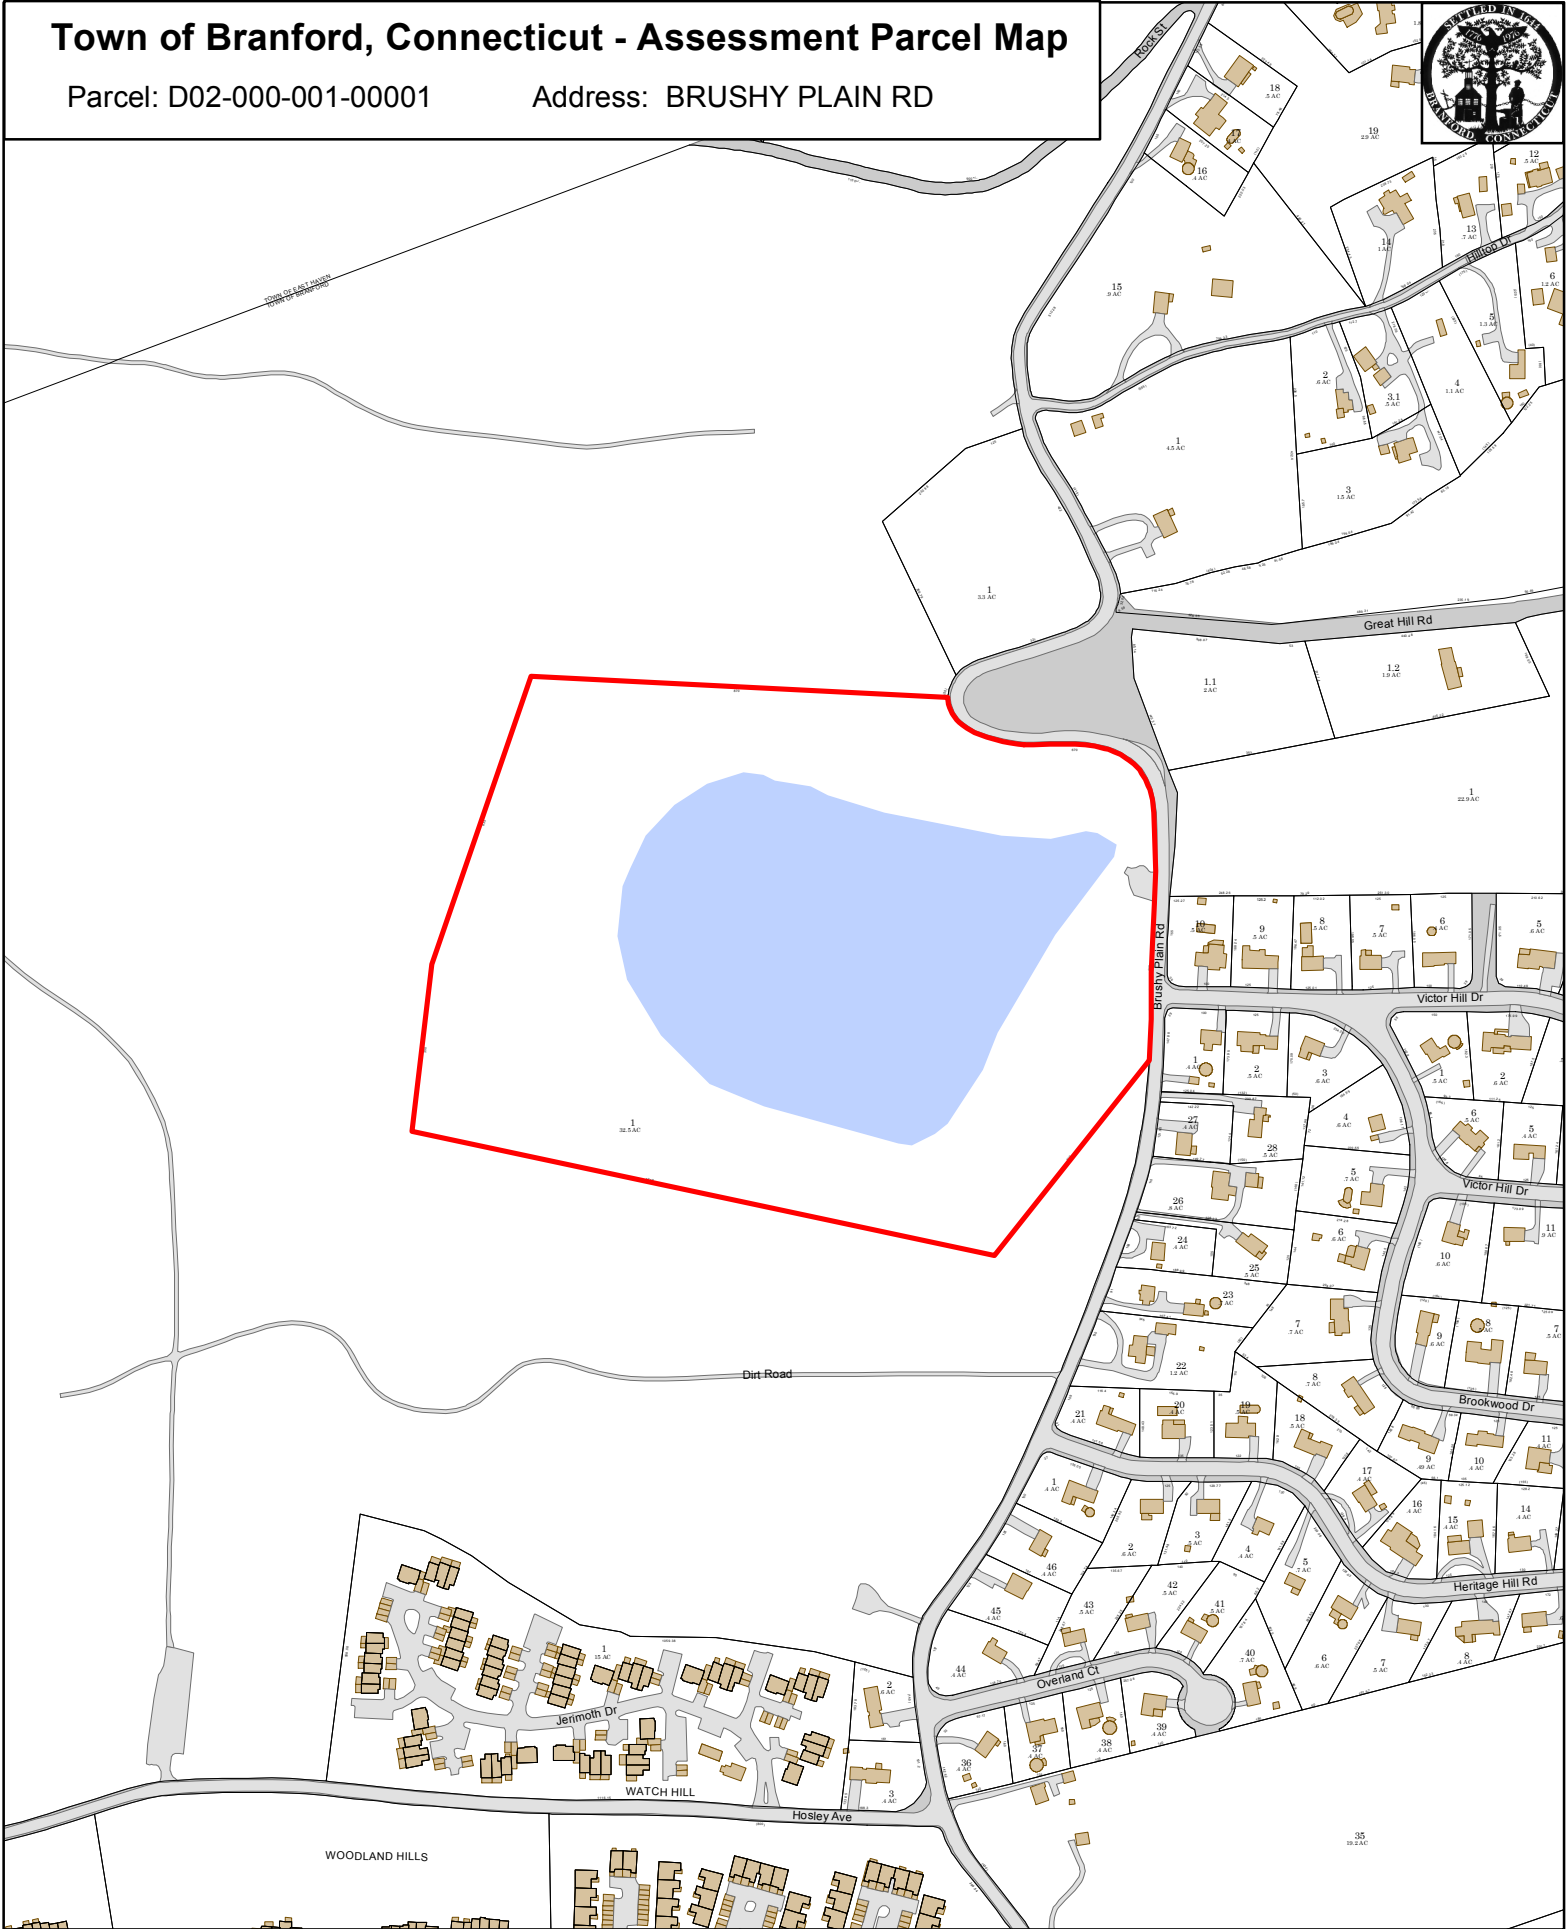

# Town of Branford, Connecticut - Assessment Parcel Map

Parcel: D02-000-001-00001

Address: BRUSHY PLAIN RD

Approximate Scale: 1 inch = 400 feet

Map Produced: December 2008

Disclaimer: This map is for informational purposes only. All information is subject to verification by any user. The Town of Branford and its mapping contractors assume no legal responsibility for the information contained herein.