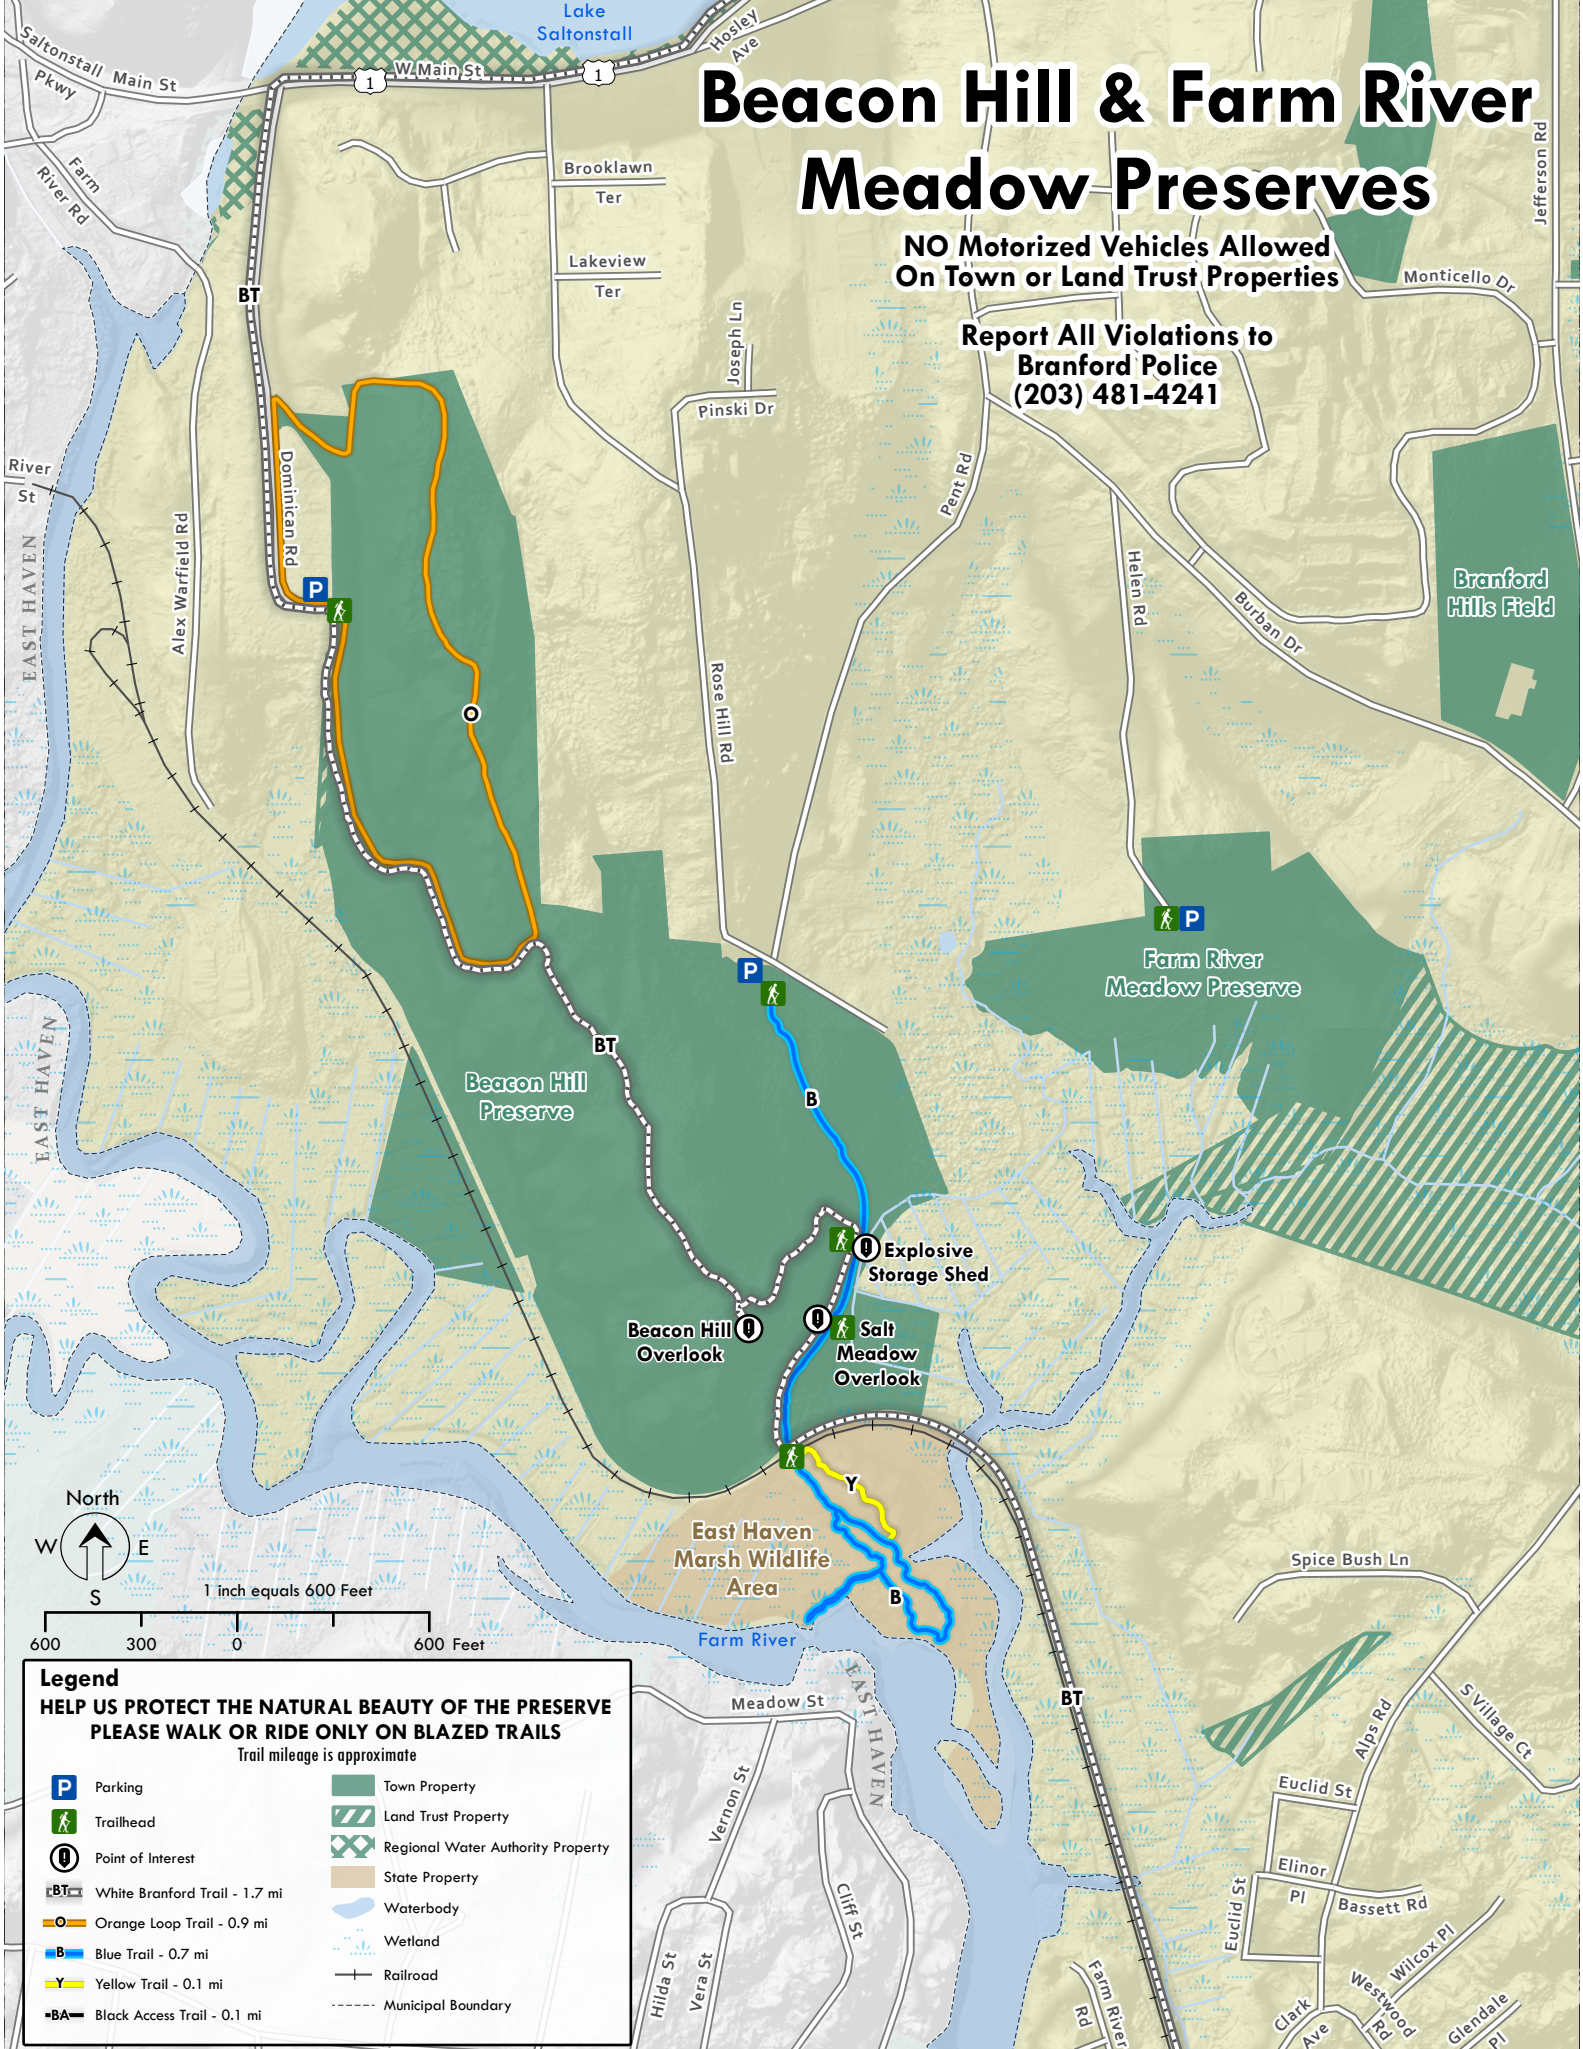

Beacon Hill & Farm River Meadow Preserves

**NO Motorized Vehicles Allowed
On Town or Land Trust Properties**

**Report All Violations to
Branford Police
(203) 481-4241**

Legend
**HELP US PROTECT THE NATURAL BEAUTY OF THE PRESERVE
 PLEASE WALK OR RIDE ONLY ON BLAZED TRAILS**
 Trail mileage is approximate

Parking	Town Property
Trailhead	Land Trust Property
Point of Interest	Regional Water Authority Property
White Branford Trail - 1.7 mi	State Property
Orange Loop Trail - 0.9 mi	Waterbody
Blue Trail - 0.7 mi	Wetland
Yellow Trail - 0.1 mi	Railroad
Black Access Trail - 0.1 mi	Municipal Boundary