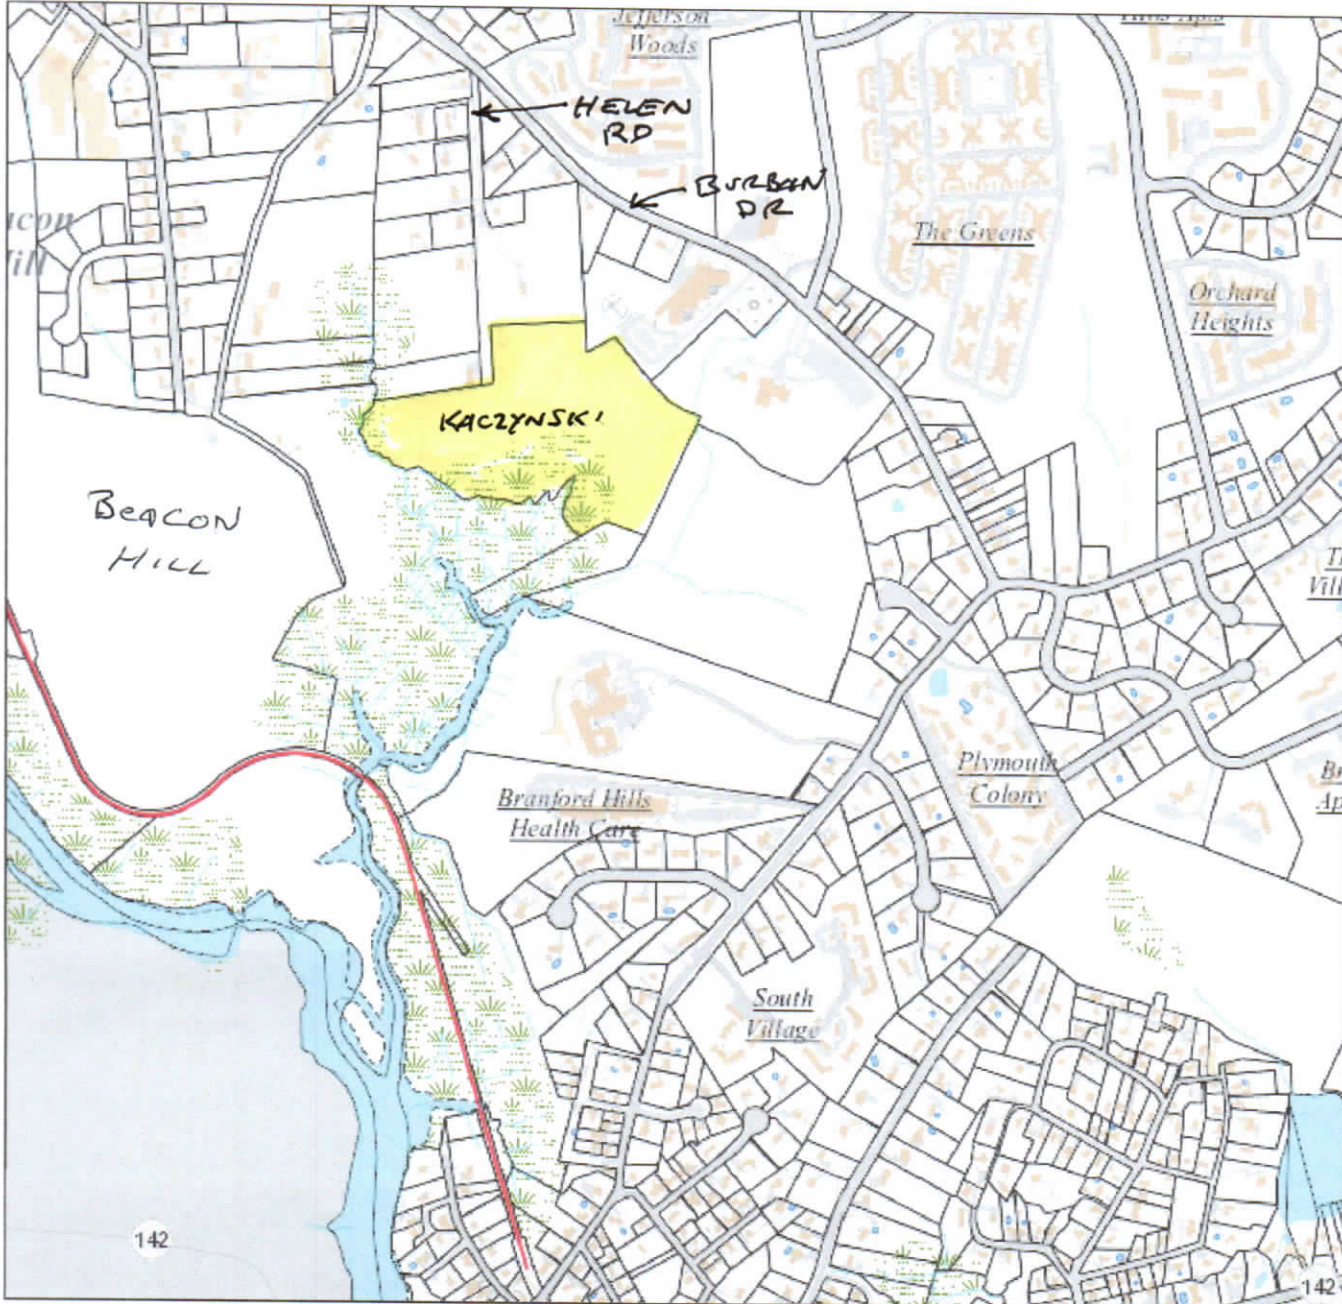

Google Maps Wendy's, 1016 W Main St, Branford, CT 06405 to 33 Helen Rd, Branford, CT 06405 Drive 1.5 miles, 4 min

Wendy's
1016 W Main St, Branford, CT 06405

- ↑ 1. Head south
 - ↪ 2. Turn right toward Alps Rd
- 171 ft
66 ft

Map data ©2022 500 ft

-  3. Turn left onto Alps Rd
0.7 mi
-  4. Turn right onto Burban Dr
0.6 mi
-  5. Sharp left onto Helen Rd
0.1 mi

33 Helen Rd
Branford, CT 06405

These directions are for planning purposes only. You may find that construction projects, traffic, weather, or other events may cause conditions to differ from the map results, and you should plan your route accordingly. You must obey all signs or notices regarding your route.

Town of Branford

Geographic Information System (GIS)

Date Printed: 7/30/2022

MAP DISCLAIMER - NOTICE OF LIABILITY

This map is for assessment purposes only. It is not for legal description or conveyances. All information is subject to verification by any user. The Town of Branford and its mapping contractors assume no legal responsibility for the information contained herein.