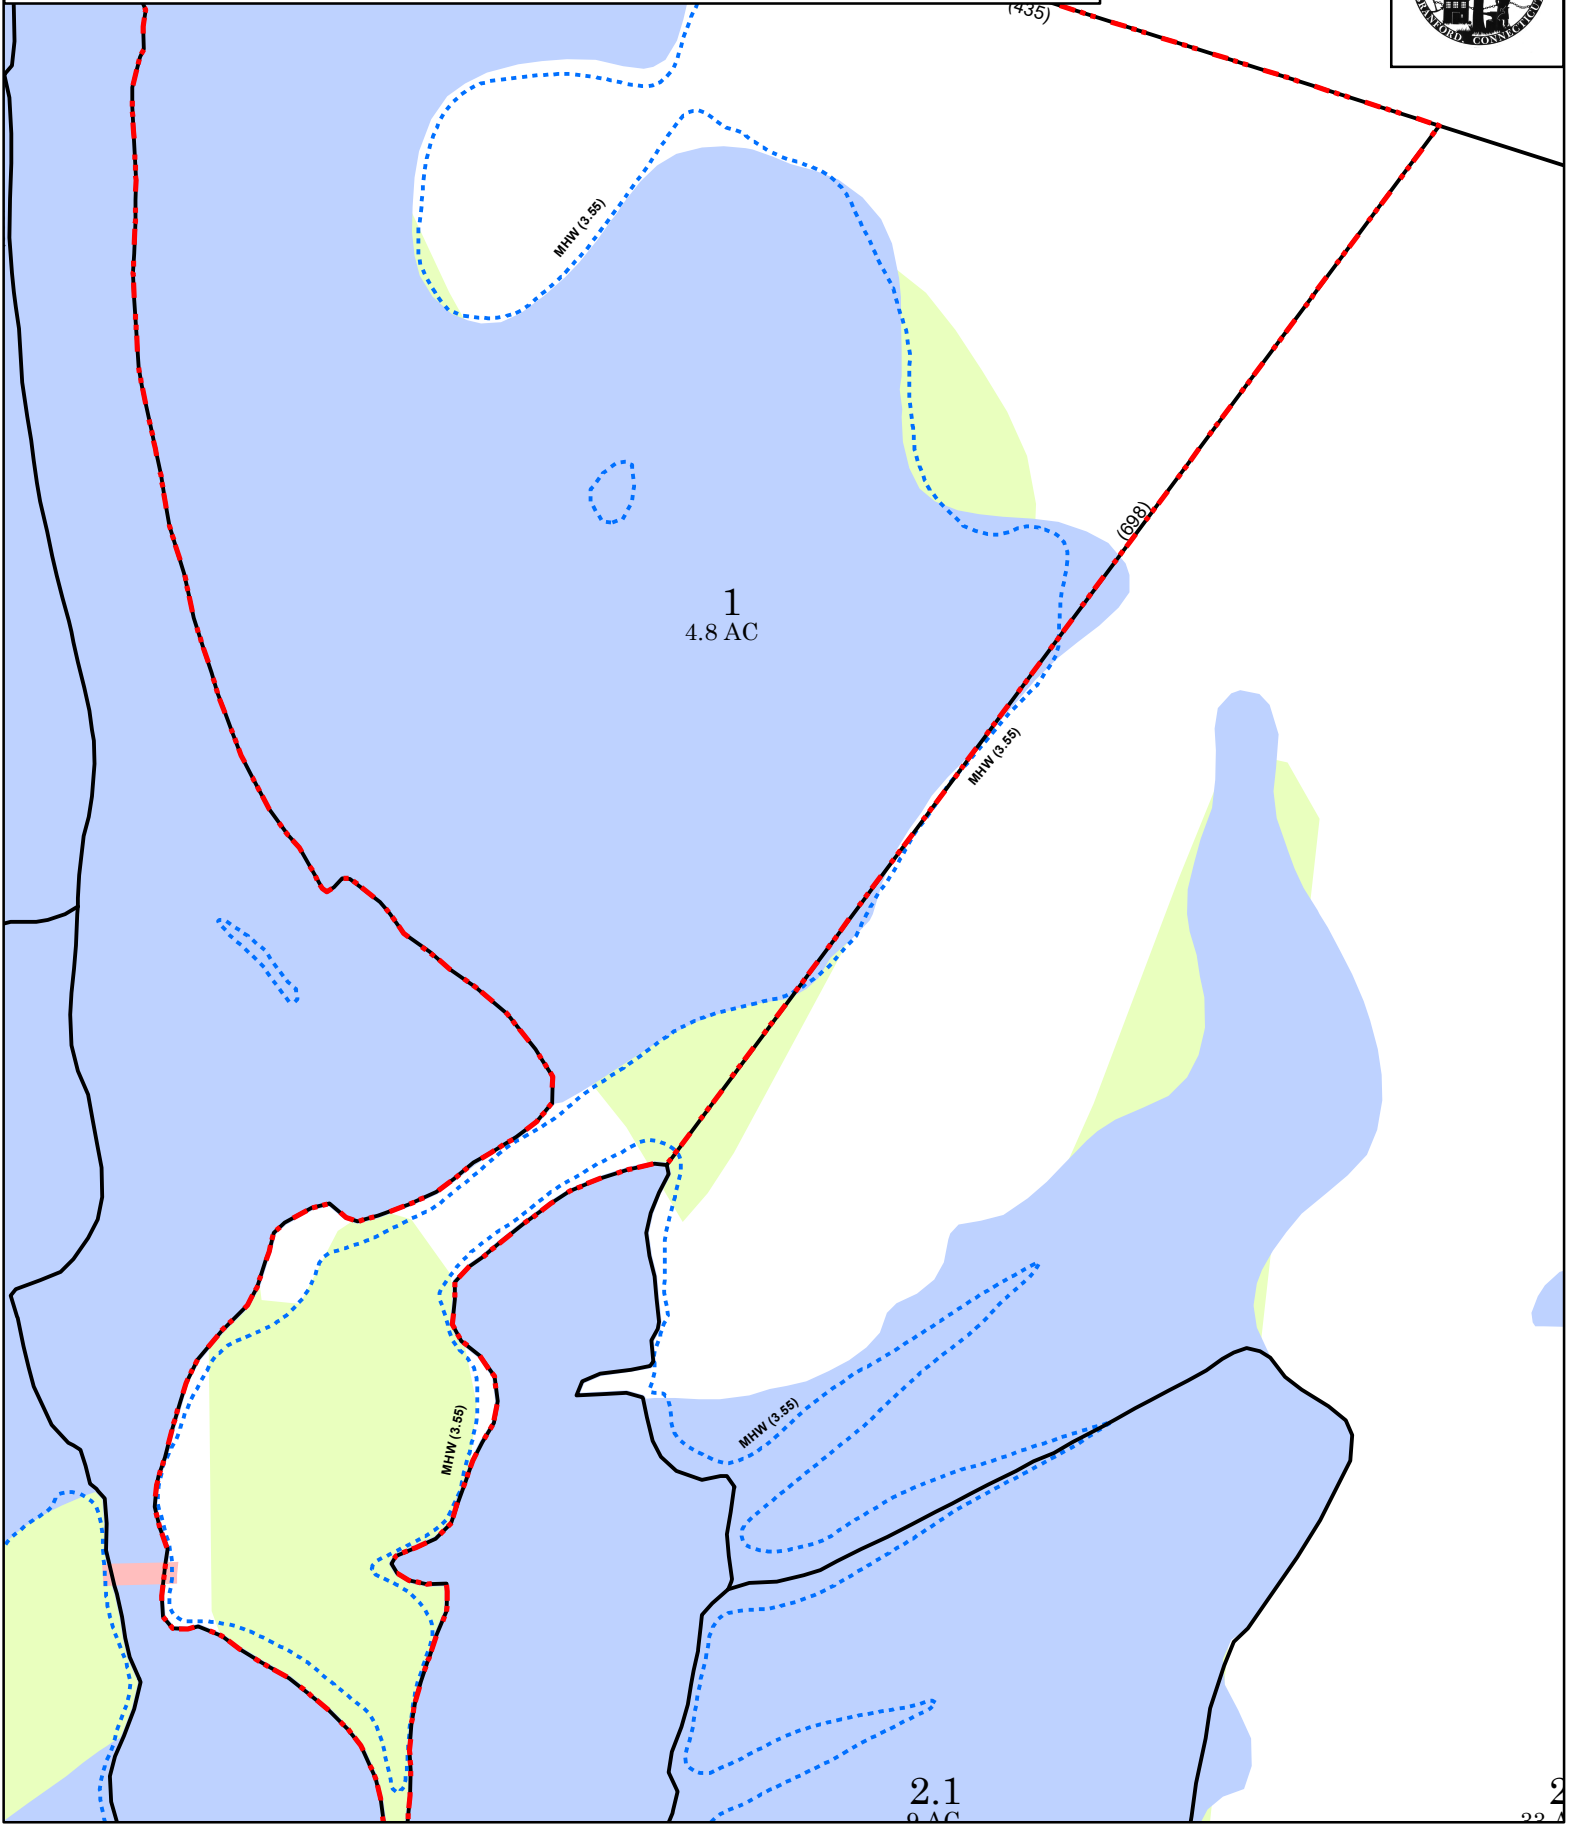

Town of Branford, Connecticut - Assessment Parcel Map

Parcel: K09-K10-003-00001

Address: LEETES ISLAND RD

Approximate Scale: 1 inch : 100 feet

Grand List Date October 2019

Disclaimer:

This map is for informational purposes only. All information is subject to verification by any user. The Town of Branford and its mapping contractors assume no legal responsibility for the information contained herein.