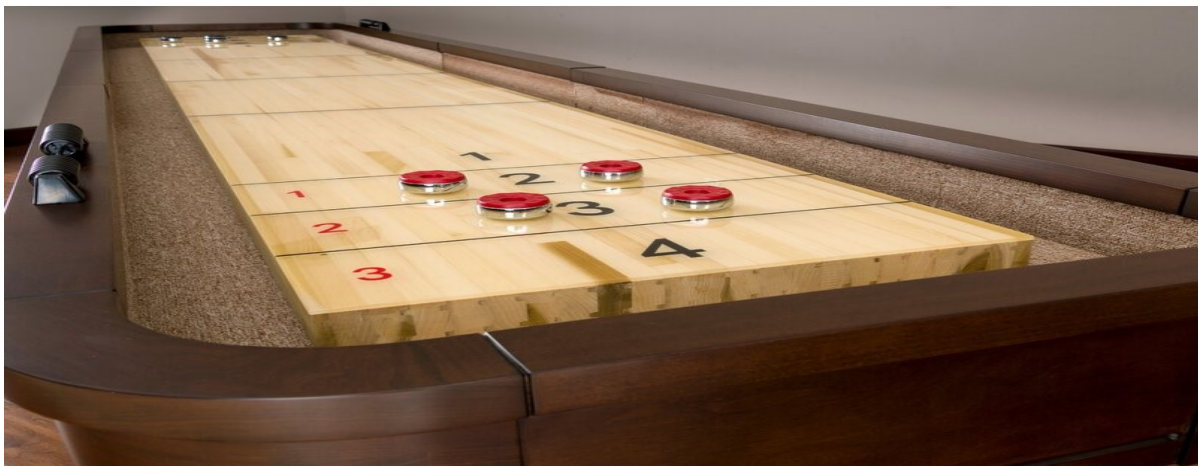

Tabletop Shuffleboard

Date: Every Tuesday

Time: 10:00 a.m.

Location: Sliney Game Room

Join Toni Cartisano and Nancy in the Sliney Game Room to learn how to play this fun game. It is a game in which players push metal weighted pucks down a long smooth wooden table into a scoring area at the opposite end of the table.