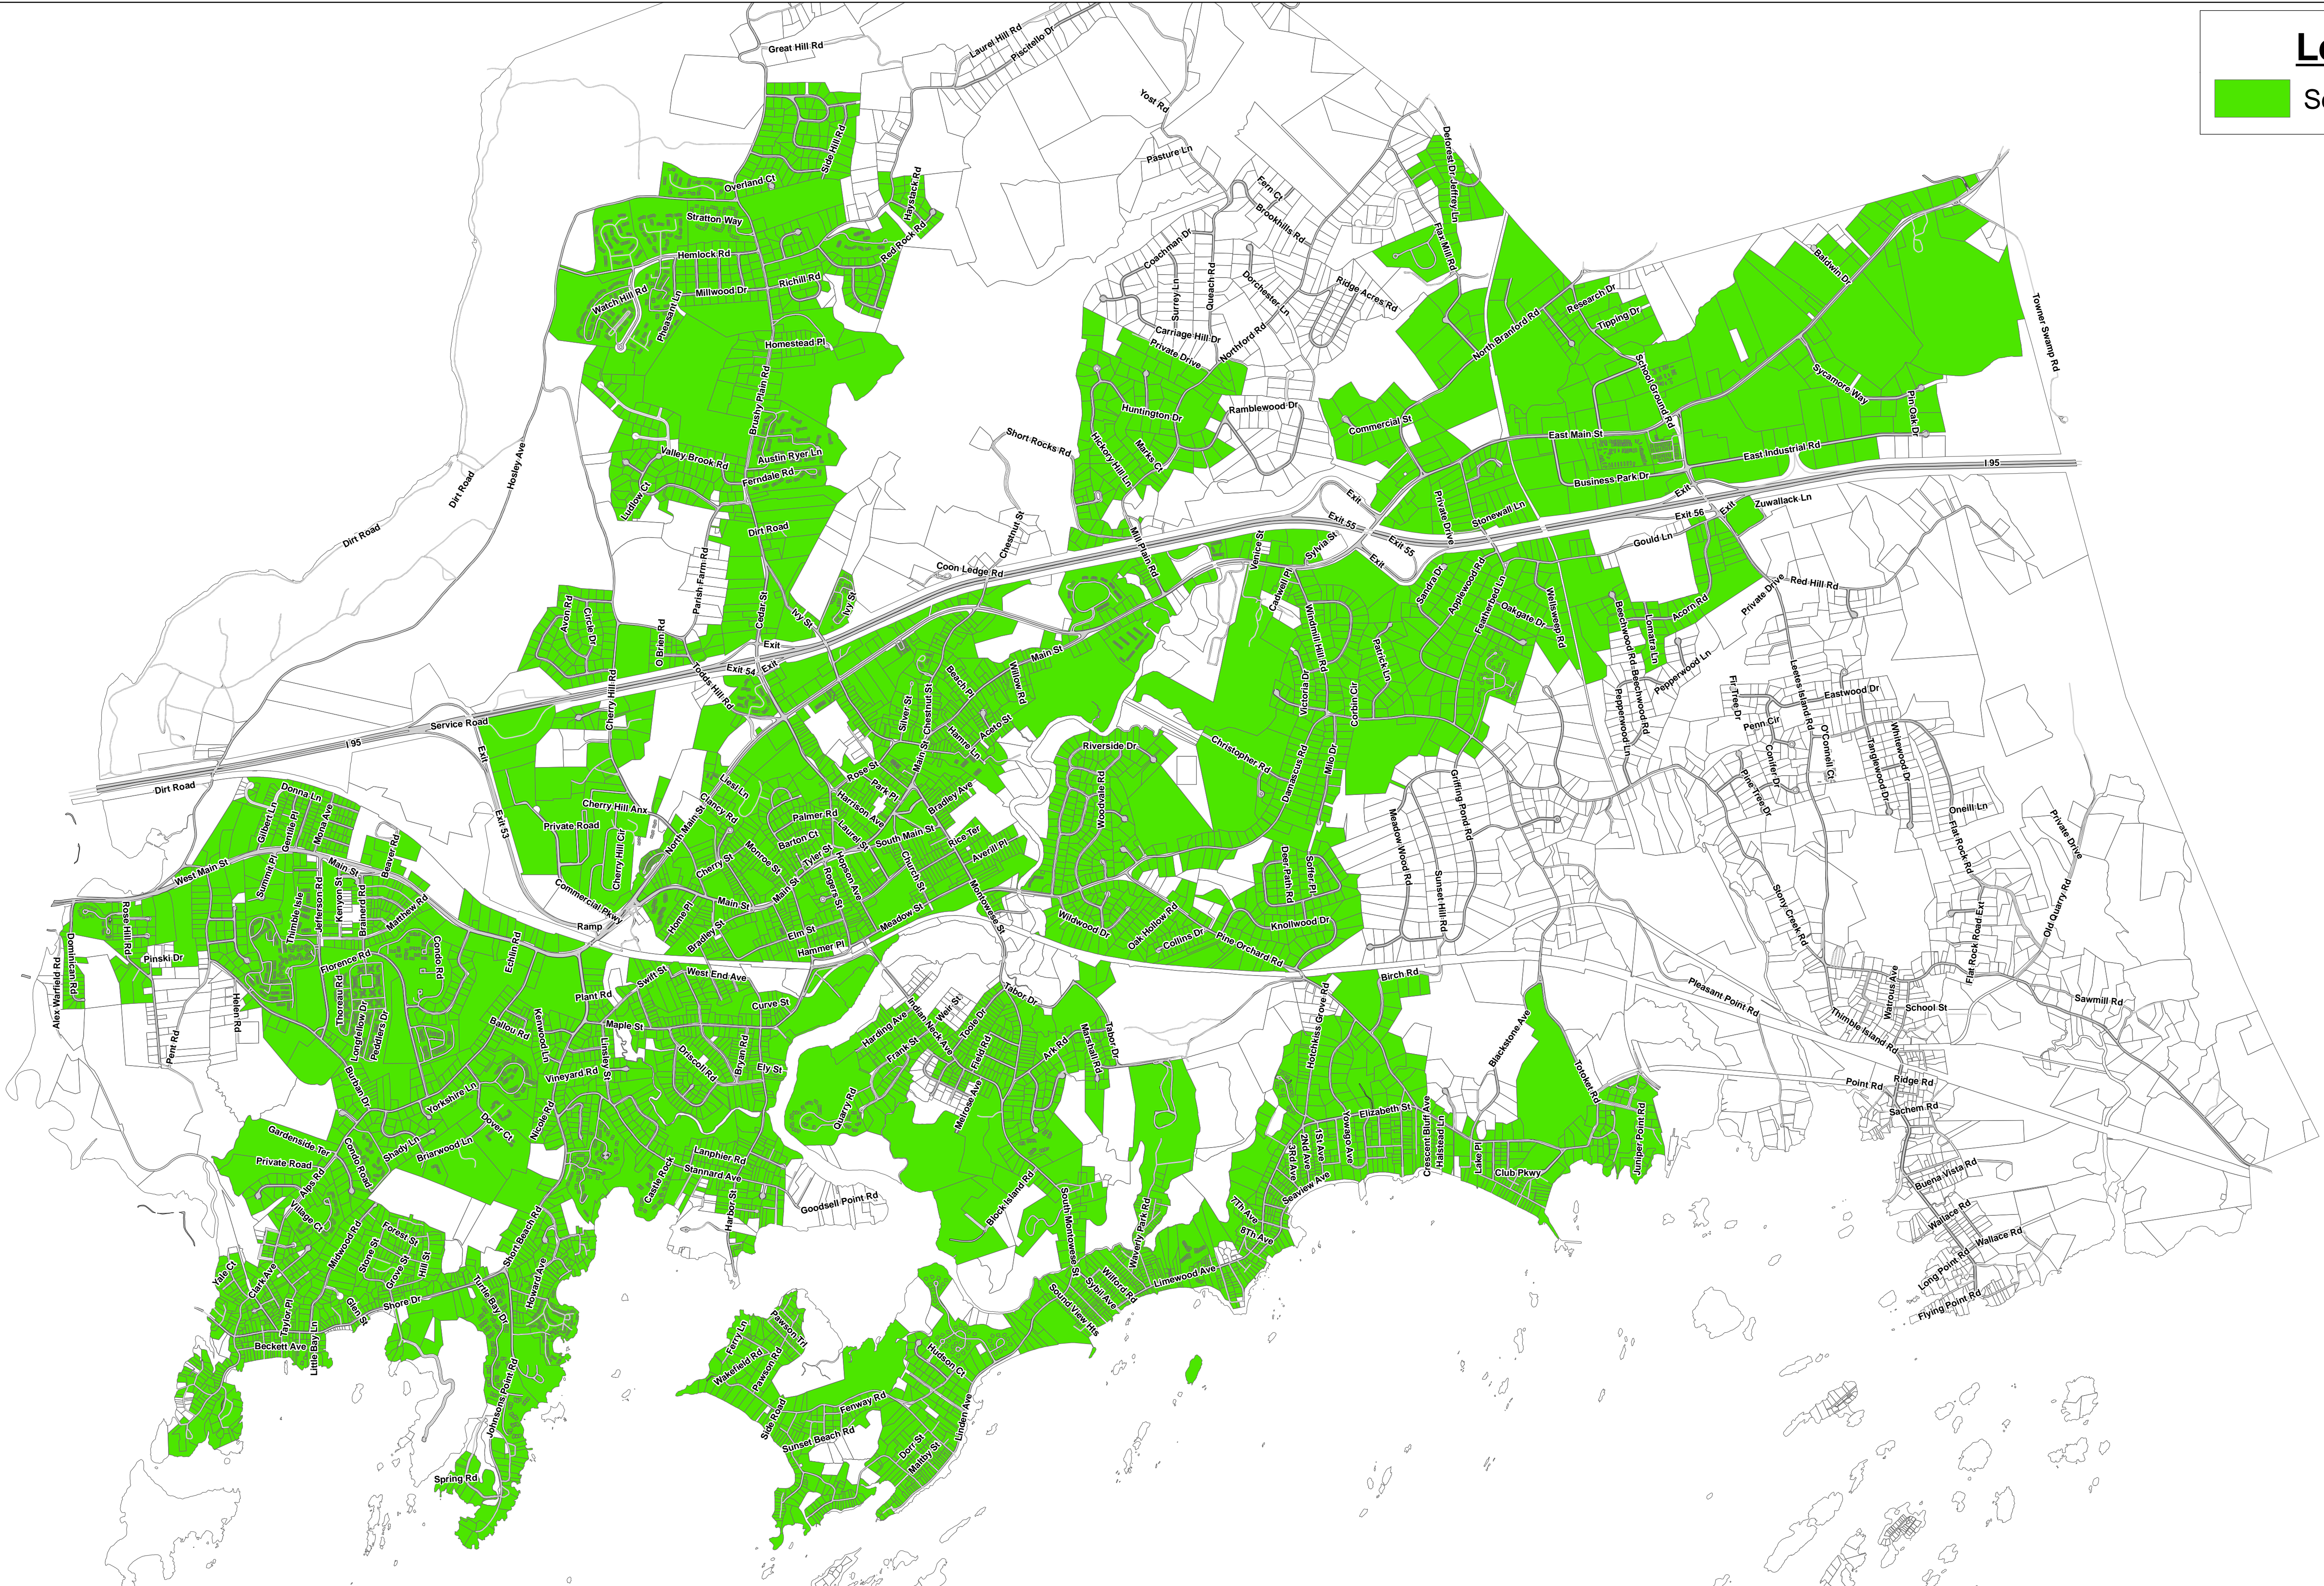

Legend

Sewered Parcels

DISCLAIMER
 This map is for informational purposes only. All information is subject to verification by any user. The Town of Branford assumes no legal responsibility for the information contained herein. Map Produced by: James Cecarelli, Town of Branford 07/24/2006

Sewered Areas of Branford